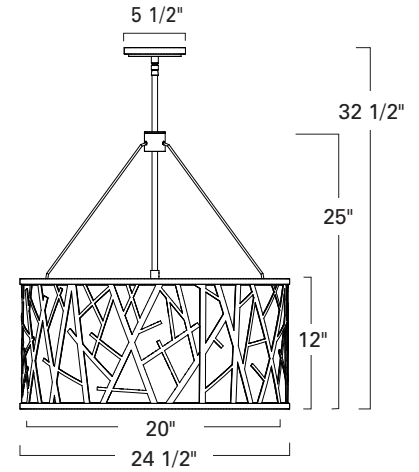

Woods Drum Pendant
WDP

Chris Poehlmann

Project Name _____

Fixture Type _____

Quantity _____

Woods Drum Pendant
WDP-TR-ABPC-CS

WDP

LED

Product Name / Model / Dimensions			Mounting Options	Diffuser Options	Finish Options	Lamping Options
Woods Drum Pendant / WDP			Standard Triple Rods / TR Aircraft Cable / AC	Standard Cream Shade / CS	Standard Architectural Bronze Powder Coat / ABPC Matte Black / MB Matte White / MW Premium Custom Powder Coat	Standard LED / LED 2600 lumens 3000K CCT 20 Watts 0-10v dimming
Body Height	Width	OA Height				
12.00"	24.50"	32.50"				