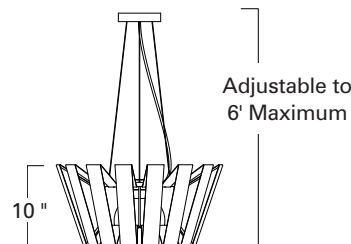

LED

Product Name / Model / Dimensions	Mounting Options	Diffuser Options	Finish Options	Lamping Options
Space Array Small / SPAS <table border="1"> <tr> <th>Height</th> <th>Width*</th> <th>OA Height</th> </tr> <tr> <td>10.00"</td> <td>20.00" flared 16.00" straight</td> <td>29.00"</td> </tr> </table> * can be installed straight or flared	Standard Air Craft Cable / AC	Standard Shiny Opal Glass / SO	Standard Matte Black Powder Coat / MB Matte White Powder Coat / MW Matte Teal Powder Coat / MT Shiny Red Powder Coat / SR	Standard Incandescent / IN (1) 60W max medium base Edison Optional LED / LED Consult factory

Dry Location Rated and UL/ETL Listed

Note: All finishes are now powder coat

9-2020

DISCLAIMER:

ILEX Architectural Lighting reserve the right to change specifications related to its product at anytime. USA Made indicates product is manufactured in Michigan facility. Phone: 269-247-1252