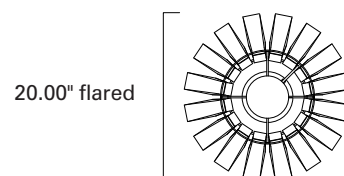

LED

Product Name / Model / Dimensions	Mounting Options	Diffuser Options	Finish Options	Lamping Options
Space Array Small / SPAS <table border="1"> <tr> <th>Height</th> <th>Width*</th> <th>OA Height</th> </tr> <tr> <td>10.00"</td> <td>20.00" flared 16.00" straight</td> <td>29.00"</td> </tr> </table> * can be installed straight or flared	Standard Air Craft Cable / AC	Standard Shiny Opal Glass / SO	Standard Matte Black Powder Coat / MB Matte White Powder Coat / MW Matte Teal Powder Coat / MT Shiny Red Powder Coat / SR	Standard Incandescent / IN (1) 60W max medium base Edison Optional LED / LED Consult factory

Dry Location Rated and UL/ETL Listed

Note: All finishes are now powder coat

9-2020

DISCLAIMER:

ILEX Architectural Lighting reserve the right to change specifications related to its product at anytime. USA Made indicates product is manufactured in Michigan facility. Phone: 269-247-1252