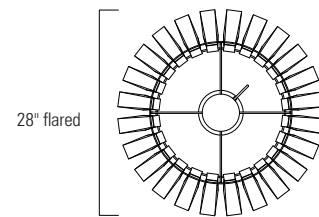

Space Array Pendant Large
SPAL

Project Name _____

Fixture Type _____

Quantity _____

Space Array Large 28" Flared
SPAL-AC-MB-SO

Space Array Large 24" Straight
SPAL-AC-MT-SO

Space Array Small
SPAS-AC-MB-SO

SPAL straight

SPAL flare

LED

Product Name / Model / Dimensions	Mounting Options	Diffuser Options	Finish Options	Lamping Options		
Space Array Large / SPAL	Standard Air Craft Cable / AC	Standard Shiny Opal Glass / SO	Standard Matte Black Powder Coat / MB Matte White Powder Coat / MW Matte Teal Powder Coat / MT Shiny Red Powder Coat / SR	Standard Incandescent / IN (1) 60W max medium base Edison Optional LED / LED Consult factory		
<table border="1"> <tr> <th>Height</th> <th>Width*</th> <th>OA Height</th> </tr> <tr> <td>10.00"</td> <td>28.00" flared 24" straight</td> <td>Adjustable to 6'</td> </tr> </table> <p>* can be installed straight or flared</p>					Height	Width*
Height	Width*	OA Height				
10.00"	28.00" flared 24" straight	Adjustable to 6'				