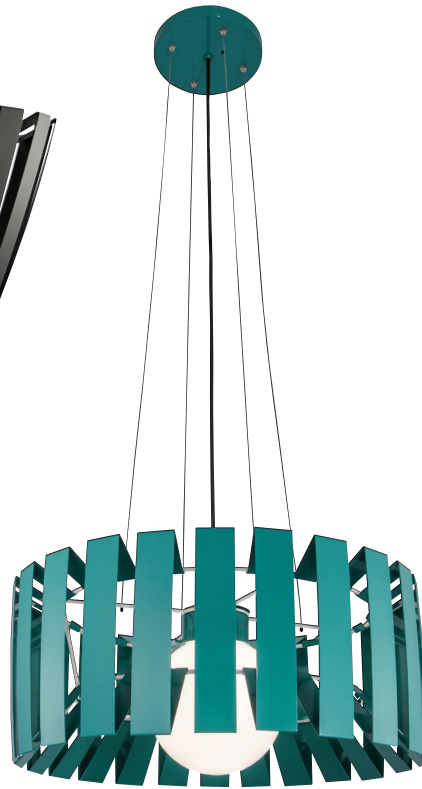

Space Array Pendant Large
SPAL

Project Name _____

Fixture Type _____

Quantity _____

Space Array Large 28" Flared
SPAL-AC-MB-SO

Space Array Large 24" Straight
SPAL-AC-MT-SO

Space Array Small
SPAS-AC-MB-SO

SPAL straight

SPAL flare

LED

Product Name / Model / Dimensions	Mounting Options	Diffuser Options	Finish Options	Lamping Options		
Space Array Large / SPAL	Standard Air Craft Cable / AC	Standard Shiny Opal Glass / SO	Standard Matte Black Powder Coat / MB Matte White Powder Coat / MW Matte Teal Powder Coat / MT Shiny Red Powder Coat / SR	Standard Incandescent / IN (1) 60W max medium base Edison Optional LED / LED Consult factory		
<table border="1"> <tr> <th>Height</th> <th>Width*</th> <th>OA Height</th> </tr> <tr> <td>10.00"</td> <td>28.00" flared 24" straight</td> <td>Adjustable to 6'</td> </tr> </table> <p>* can be installed straight or flared</p>					Height	Width*
Height	Width*	OA Height				
10.00"	28.00" flared 24" straight	Adjustable to 6'				