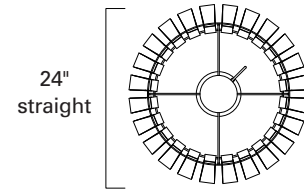

Space Array Pendant Large
SPAL

Project Name _____

Fixture Type _____

Quantity _____

Space Array Large 28" Flared
SPAL-AC-MB-SO

Space Array Large 24" Straight
SPAL-AC-MT-SO

Space Array Small
SPAS-AC-MB-SO

SPAL straight

SPAL flare

LED

Product Name / Model / Dimensions	Mounting Options	Diffuser Options	Finish Options	Lamping Options		
Space Array Large / SPAL	Standard Air Craft Cable / AC	Standard Shiny Opal Glass / SO	Standard Matte Black Powder Coat / MB Matte White Powder Coat / MW Matte Teal Powder Coat / MT Shiny Red Powder Coat / SR	Standard Incandescent / IN (1) 60W max medium base Edison Optional LED / LED Consult factory		
<table border="1"> <tr> <th>Height</th> <th>Width*</th> <th>OA Height</th> </tr> <tr> <td>10.00"</td> <td>28.00" flared 24" straight</td> <td>Adjustable to 6'</td> </tr> </table> <p>* can be installed straight or flared</p>					Height	Width*
Height	Width*	OA Height				
10.00"	28.00" flared 24" straight	Adjustable to 6'				