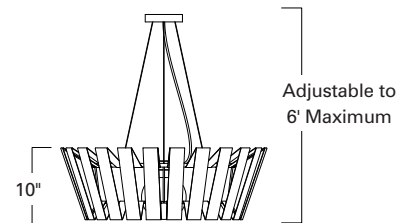

Space Array Pendant Large
SPAL

Project Name _____

Fixture Type _____

Quantity _____

Space Array Large 28" Flared
SPAL-AC-MB-SO

Space Array Large 24" Straight
SPAL-AC-MT-SO

Space Array Small
SPAS-AC-MB-SO

SPAL straight

SPAL flare

LED

Product Name / Model / Dimensions	Mounting Options	Diffuser Options	Finish Options	Lamping Options		
Space Array Large / SPAL	Standard Air Craft Cable / AC	Standard Shiny Opal Glass / SO	Standard Matte Black Powder Coat / MB Matte White Powder Coat / MW Matte Teal Powder Coat / MT Shiny Red Powder Coat / SR	Standard Incandescent / IN (1) 60W max medium base Edison Optional LED / LED Consult factory		
<table border="1"> <tr> <th>Height</th> <th>Width*</th> <th>OA Height</th> </tr> <tr> <td>10.00"</td> <td>28.00" flared 24" straight</td> <td>Adjustable to 6'</td> </tr> </table> <p>* can be installed straight or flared</p>					Height	Width*
Height	Width*	OA Height				
10.00"	28.00" flared 24" straight	Adjustable to 6'				