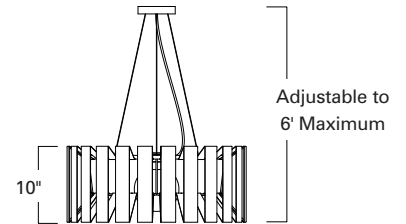

Space Array Pendant Large
SPAL

Project Name _____

Fixture Type _____

Quantity _____

Space Array Large 28" Flared
SPAL-AC-MB-SO

Space Array Large 24" Straight
SPAL-AC-MT-SO

Space Array Small
SPAS-AC-MB-SO

SPAL straight

SPAL flare

LED

Product Name / Model / Dimensions	Mounting Options	Diffuser Options	Finish Options	Lamping Options		
Space Array Large / SPAL	Standard Air Craft Cable / AC	Standard Shiny Opal Glass / SO	Standard Matte Black Powder Coat / MB Matte White Powder Coat / MW Matte Teal Powder Coat / MT Shiny Red Powder Coat / SR	Standard Incandescent / IN (1) 60W max medium base Edison Optional LED / LED Consult factory		
<table border="1"> <tr> <th>Height</th> <th>Width*</th> <th>OA Height</th> </tr> <tr> <td>10.00"</td> <td>28.00" flared 24" straight</td> <td>Adjustable to 6'</td> </tr> </table> <p>* can be installed straight or flared</p>					Height	Width*
Height	Width*	OA Height				
10.00"	28.00" flared 24" straight	Adjustable to 6'				