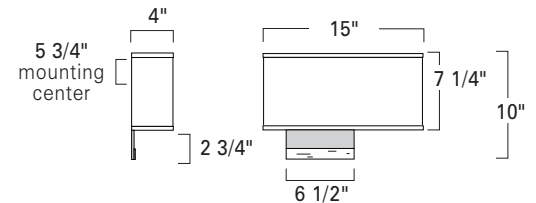

# Soho Sconce LED

SOH1  
SOH2, SOH3

Project Name \_\_\_\_\_

Fixture Type \_\_\_\_\_

Quantity \_\_\_\_\_

Soho Single Sconce  
SOH1-WM-BABB-CS

Soho Double Sconce  
SOH2-WM-BABL-CS

Soho Double Sconce  
SOH3-WM-BABL-CS

## SOH3

Product Name / Model / Dimensions	Mounting Options	Diffuser Options	Finish Options	Lamping Options																
Soho Single Sconce / SOH1 Soho Double Sconce / SOH2 Soho Double Sconce / SOH3	<b>Standard</b> Wall Mount /WM	<b>Standard</b> Cream Linen Shade / CS  Junction box behind shade	<b>Standard</b> Brushed Aluminum + Bamboo / BABB Brushed Aluminum + Black Enamel / BABL Brushed Aluminum + Mahogany / BAMH  <b>Premium</b> Brushed Aluminum / BA Polished Aluminum / PA	<b>Standard</b> SOH1 LED / LED 1296lm 3000K CCT, 80 CRI 22 Watts; 120v - 277v ELV dimmable (must specify 277v)  <b>Optional</b> Incandescent / IN (1) 60W max candelabra E12  SOH2 LED / LED 2592lm 3000K CCT, 80 CRI 36 Watts; 120v - 277v ELV dimmable (must specify 277v)  <b>Optional</b> Incandescent / IN (2) 60W max candelabra E12  SOH3 LED / LED 2592lm 3000K CCT, 80 CRI 36 Watts; 120v - 277v ELV dimmable (must specify 277v)  <b>Optional</b> Incandescent / IN (2) 60W max candelabra E12																
<table border="1"> <thead> <tr> <th></th> <th>Height</th> <th>Width</th> <th>Projection</th> </tr> </thead> <tbody> <tr> <td>SOH1</td> <td>12.25"</td> <td>8.00"</td> <td>4.00"</td> </tr> <tr> <td>SOH2</td> <td>10.00"</td> <td>15.00"</td> <td>4.00"</td> </tr> <tr> <td>SOH3</td> <td>11.50"</td> <td>15.00"</td> <td>4.00"</td> </tr> </tbody> </table>		Height	Width	Projection	SOH1	12.25"	8.00"	4.00"	SOH2	10.00"	15.00"	4.00"	SOH3	11.50"	15.00"	4.00"				
	Height	Width	Projection																	
SOH1	12.25"	8.00"	4.00"																	
SOH2	10.00"	15.00"	4.00"																	
SOH3	11.50"	15.00"	4.00"																	