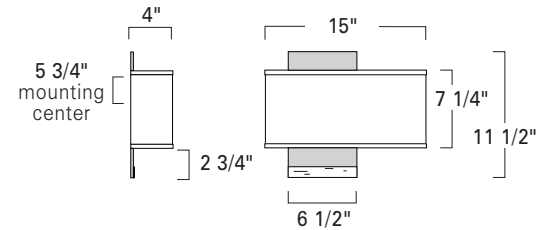

# Soho Sconce LED

SOH1  
SOH2, SOH3

Project Name \_\_\_\_\_

Fixture Type \_\_\_\_\_

Quantity \_\_\_\_\_

Soho Single Sconce  
SOH1-WM-BABB-CS

Soho Double Sconce  
SOH2-WM-BABL-CS

Soho Double Sconce  
SOH3-WM-BABL-CS

## SOH3

Product Name / Model / Dimensions	Mounting Options	Diffuser Options	Finish Options	Lamping Options																
Soho Single Sconce / SOH1 Soho Double Sconce / SOH2 Soho Double Sconce / SOH3	<b>Standard</b> Wall Mount /WM	<b>Standard</b> Cream Linen Shade / CS  Junction box behind shade	<b>Standard</b> Brushed Aluminum + Bamboo / BABB Brushed Aluminum + Black Enamel / BABL Brushed Aluminum + Mahogany / BAMH  <b>Premium</b> Brushed Aluminum / BA Polished Aluminum / PA	<b>Standard</b> SOH1 LED / LED 1296lm 3000K CCT, 80 CRI 22 Watts; 120v - 277v ELV dimmable (must specify 277v)  <b>Optional</b> Incandescent / IN (1) 60W max candelabra E12  SOH2 LED / LED 2592lm 3000K CCT, 80 CRI 36 Watts; 120v - 277v ELV dimmable (must specify 277v)  <b>Optional</b> Incandescent / IN (2) 60W max candelabra E12  SOH3 LED / LED 2592lm 3000K CCT, 80 CRI 36 Watts; 120v - 277v ELV dimmable (must specify 277v)  <b>Optional</b> Incandescent / IN (2) 60W max candelabra E12																
<table border="1"> <thead> <tr> <th></th> <th>Height</th> <th>Width</th> <th>Projection</th> </tr> </thead> <tbody> <tr> <td>SOH1</td> <td>12.25"</td> <td>8.00"</td> <td>4.00"</td> </tr> <tr> <td>SOH2</td> <td>10.00"</td> <td>15.00"</td> <td>4.00"</td> </tr> <tr> <td>SOH3</td> <td>11.50"</td> <td>15.00"</td> <td>4.00"</td> </tr> </tbody> </table>		Height	Width	Projection	SOH1	12.25"	8.00"	4.00"	SOH2	10.00"	15.00"	4.00"	SOH3	11.50"	15.00"	4.00"				
	Height	Width	Projection																	
SOH1	12.25"	8.00"	4.00"																	
SOH2	10.00"	15.00"	4.00"																	
SOH3	11.50"	15.00"	4.00"																	