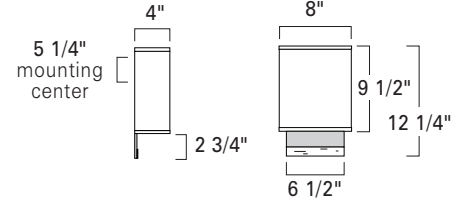

Soho Sconce LED

SOH1
SOH2, SOH3

Project Name _____

Fixture Type _____

Quantity _____

SOH1

SOH2

SOH3

Product Name / Model / Dimensions	Mounting Options	Diffuser Options	Finish Options	Lamping Options
Soho Single Sconce / SOH1 Soho Double Sconce / SOH2 Soho Double Sconce / SOH3	Standard Wall Mount /WM	Standard Cream Linen Shade / CS Junction box behind shade	Standard Brushed Aluminum + Bamboo / BABB Brushed Aluminum + Black Enamel / BABL Brushed Aluminum + Mahogany / BAMH Premium Brushed Aluminum / BA Polished Aluminum / PA	Standard SOH1 LED / LED 1296lm 3000K CCT, 80 CRI 22 Watts; 120v - 277v ELV dimmable (must specify 277v) Optional Incandescent / IN (1) 60W max candelabra E12 SOH2 LED / LED 2592lm 3000K CCT, 80 CRI 36 Watts; 120v - 277v ELV dimmable (must specify 277v) Optional Incandescent / IN (2) 60W max candelabra E12 SOH3 LED / LED 2592lm 3000K CCT, 80 CRI 36 Watts; 120v - 277v ELV dimmable (must specify 277v) Optional Incandescent / IN (2) 60W max candelabra E12
<table border="1"> <thead> <tr> <th></th> <th>Height</th> <th>Width</th> <th>Projection</th> </tr> </thead> <tbody> <tr> <td>SOH1</td> <td>12.25"</td> <td>8.00"</td> <td>4.00"</td> </tr> <tr> <td>SOH2</td> <td>10.00"</td> <td>15.00"</td> <td>4.00"</td> </tr> <tr> <td>SOH3</td> <td>11.50"</td> <td>15.00"</td> <td>4.00"</td> </tr> </tbody> </table>				

Dry Location Rated and UL/ETL Listed

Note: All finishes are now powder coat

10-2020

DISCLAIMER:

ILEX Architectural Lighting reserve the right to change specifications related to its product at anytime. USA Made indicates product is manufactured in Michigan facility. Phone: 269-247-1252

0070ILEX