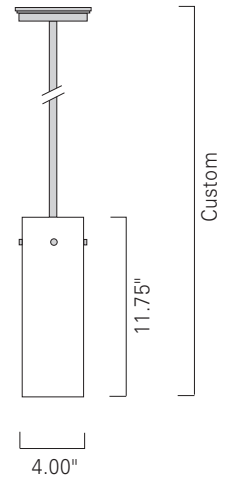

Product Name **Quad Pendant**

Model Number **QUA**

Quad Pendant QUA
Polished Nickel PN

IN — CFL

Product Name / Model / Dimensions			Mounting Options	Diffuser Options	Finish Options	Lamping Options
Quad Pendant / QUA			Standard Tubing / TU Optional White Cord / WC Black Cord / BC	Standard Matte Opal Glass / MO	Standard Architectural Bronze / AB Polished Brass / PB Satin Brass / SB Premium Brushed Nickel / BN Polished Nickel / PN	Standard Incandescent / IN (1) 60w max medium base T10 Edison Optional Fluorescent / FL (1) CFTR 26W GX24q-3 120v
Body Width	Body Height	QA Height				
4.00"	11.75"	Custom				