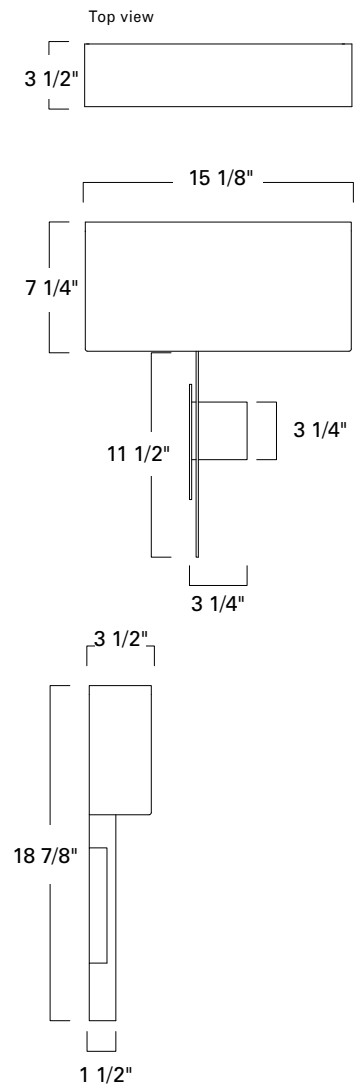

Project Name _____
 Fixture Type _____
 Quantity _____

Oslo
OSL-MB-WS

OSL

LED

Product Name / Model / Dimensions				Finish Options	Diffuser	Lamping Options
Oslo Metro Sconce - OSL				Standard Matte Black / MB Satin Brass / SB	Standard White Shade / WS	Standard LED 3000lm, 2700K CCT, 90 CRI, 36 Watt 0-10VDC; Triac; ELV dimming
	Height	Width	Projection			
OSL	18.875"	15.125"	3.5"			