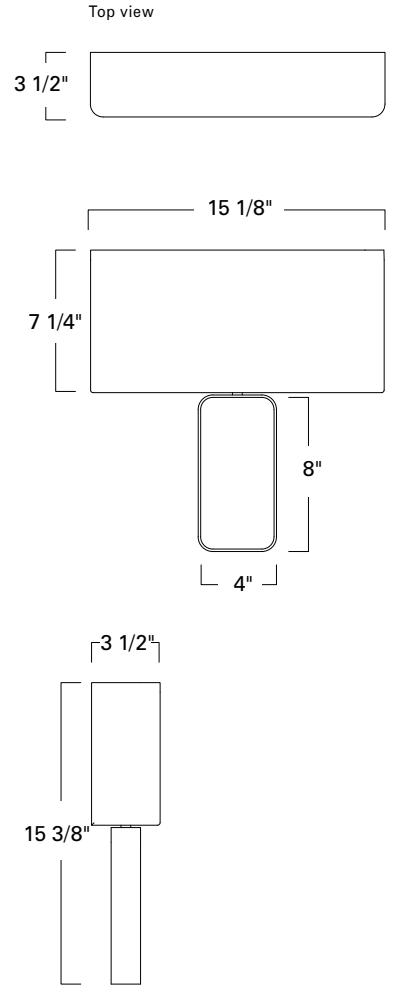

**Monaco**  
**Metro Series**  
**MON**

Project Name \_\_\_\_\_

Fixture Type \_\_\_\_\_

Quantity \_\_\_\_\_

**Monaco**  
**MON-SB-WS**

**LED**

Product Name / Model / Dimensions				Finish Options	Diffuser	Lamping Options
Monaco Metro Sconce - MON				<b>Standard</b> Matte Black / MB Satin Brass / SB	<b>Standard</b> White Shade / WS	<b>Standard</b> LED 3000lm, 2700K CCT, 90 CRI, 36 Watt 0-10VDC; Triac; ELV dimming
	Height	Width	Projection			
MON	15.375"	15.125"	3.5"			