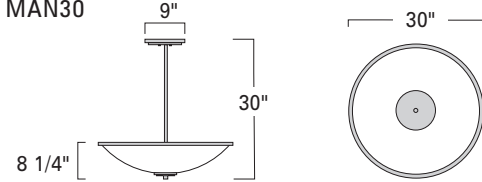

Manchester Bowl 24", 30" or 36"

MAN24
MAN30
MAN36

Project Name _____

Fixture Type _____

Quantity _____

I L E X

MAN24

MAN30

MAN36

LED

Product Name / Model / Dimensions					Mounting Options	Diffuser Options	Finish Options	Lamping* Options
Manchester Bowl 24" / MAN24 Manchester Bowl 30" / MAN30 Manchester Bowl 36" / MAN36					Standard Single Stem / SS Optional Aircraft Cable with Single Stem / AC Triple Stem / TS	Standard Shiny Opal Acrylic / AC Optional Matte Opal Acrylic / MA	Standard Architectural Bronze / AB Antique Brass / AN Polished Brass / PB Solid Brass / SB Premium Brushed Nickel / BN Polished Nickel / PN	Standard MAN24 Incandescent / IN (4) 100W max medium base Edison Optional LED / LED 7000lm, 3000 CCT, 80 CRI 62 Watts, 120-277v 0-10VDC Dimming, 1%
	Diameter	Body Height	OA Height	Canopy				MAN30 Incandescent / IN (6) 100W max medium base Edison Optional LED / LED 10000lm, 3000 CCT, 80 CRI 79 Watts, 120-277v 0-10VDC Dimming, 1%
MAN24	24.00"	6.75"	24.00"	5.50"				MAN36 Incandescent / IN (6) 100W max medium base Edison Optional LED / LED 13000lm 3000 CCT, 80 CRI 110 Watts, 120-277v 0-10VDC Dimming, 1%
MAN30	30.00"	8.25"	30.00"	9.00"				
MAN36	36.00"	9.75"	36.00"	9.00"				