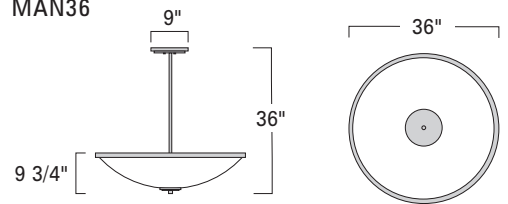

Manchester Bowl 24", 30" or 36"

MAN24
MAN30
MAN36

Project Name _____

Fixture Type _____

Quantity _____

I L E X

MAN24

MAN30

MAN36

LED

Product Name / Model / Dimensions					Mounting Options	Diffuser Options	Finish Options	Lamping* Options
Manchester Bowl 24" / MAN24 Manchester Bowl 30" / MAN30 Manchester Bowl 36" / MAN36					Standard Single Stem / SS Optional Aircraft Cable with Single Stem / AC Triple Stem / TS	Standard Shiny Opal Acrylic / AC Optional Matte Opal Acrylic / MA	Standard Architectural Bronze / AB Antique Brass / AN Polished Brass / PB Solid Brass / SB Premium Brushed Nickel / BN Polished Nickel / PN	Standard MAN24 Incandescent / IN (4) 100W max medium base Edison Optional LED / LED 7000lm, 3000 CCT, 80 CRI 62 Watts, 120-277v 0-10VDC Dimming, 1%
	Diameter	Body Height	OA Height	Canopy				MAN30 Incandescent / IN (6) 100W max medium base Edison Optional LED / LED 10000lm, 3000 CCT, 80 CRI 79 Watts, 120-277v 0-10VDC Dimming, 1%
MAN24	24.00"	6.75"	24.00"	5.50"				MAN36 Incandescent / IN (6) 100W max medium base Edison Optional LED / LED 13000lm 3000 CCT, 80 CRI 110 Watts, 120-277v 0-10VDC Dimming, 1%
MAN30	30.00"	8.25"	30.00"	9.00"				
MAN36	36.00"	9.75"	36.00"	9.00"				