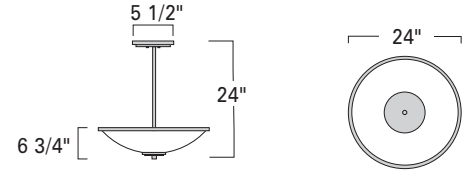

Manchester Bowl 24", 30" or 36"

MAN24
MAN30
MAN36

Project Name _____

Fixture Type _____

Quantity _____

I L E X

MAN24

MAN30

MAN36

LED

Product Name / Model / Dimensions					Mounting Options	Diffuser Options	Finish Options	Lamping* Options
Manchester Bowl 24" / MAN24 Manchester Bowl 30" / MAN30 Manchester Bowl 36" / MAN36					Standard Single Stem / SS Optional Aircraft Cable with Single Stem / AC Triple Stem / TS	Standard Shiny Opal Acrylic / AC Optional Matte Opal Acrylic / MA	Standard Architectural Bronze / AB Antique Brass / AN Polished Brass / PB Solid Brass / SB Premium Brushed Nickel / BN Polished Nickel / PN	Standard MAN24 Incandescent / IN (4) 100W max medium base Edison Optional LED / LED 7000lm, 3000 CCT, 80 CRI 62 Watts, 120-277v 0-10VDC Dimming, 1%
	Diameter	Body Height	OA Height	Canopy				MAN30 Incandescent / IN (6) 100W max medium base Edison Optional LED / LED 10000lm, 3000 CCT, 80 CRI 79 Watts, 120-277v 0-10VDC Dimming, 1%
MAN24	24.00"	6.75"	24.00"	5.50"				MAN36 Incandescent / IN (6) 100W max medium base Edison Optional LED / LED 13000lm 3000 CCT, 80 CRI 110 Watts, 120-277v 0-10VDC Dimming, 1%
MAN30	30.00"	8.25"	30.00"	9.00"				
MAN36	36.00"	9.75"	36.00"	9.00"				