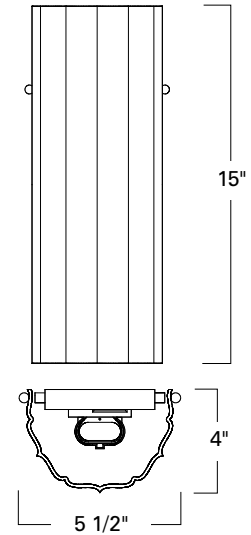

Libro Glass Sconce

LIBS

Project Name _____

Fixture Type _____

Quantity _____

Libro Sconce
Architectural Bronze / AB
Amber Gold Fleck / AG