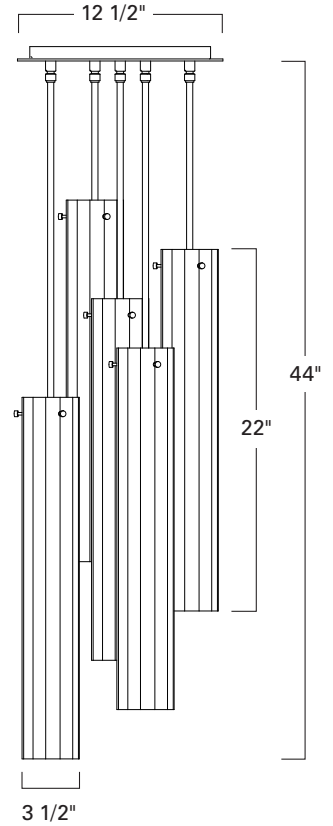

Libro 5 Glass Pendant

LIB5

Project Name _____

Fixture Type _____

Quantity _____

I L E X

Libro 5 Glass Pendant / LIB5
Polished Brass / PB Amber Gold Fleck / AG

*LIB1 Libro 1 Glass Pendant
Architectural Bronze / AB

*LIB3 Libro 3 Glass Pendant
Satin Brass / SB

Product Name / Dimensions	Mounting Options	Diffuser Options	Finish Options	Lamping Options				
Libro 5 Glass Pendant / LIB5 <table border="1"> <tr> <td>Width</td> <td>Overall Height</td> </tr> <tr> <td>12.50"</td> <td>44.00"</td> </tr> </table>	Width	Overall Height	12.50"	44.00"	Standard Tube / TU Black Cord / BC White Cord / WC	Standard Amber Gold Fleck / AG	Standard Architectural Bronze / AB Antique Brass / AN Polished Brass / PB Satin Brass / SB Premium Brushed Nickel / BN Polished Nickel / PN	Standard Incandescent / IN (5) 75W T10 Edison (12" T10 Recommended)
Width	Overall Height							
12.50"	44.00"							