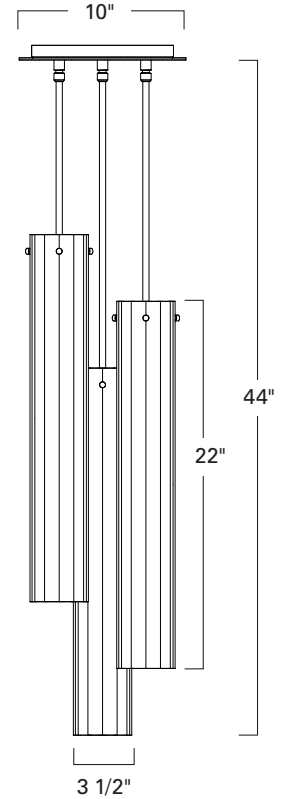

Product Name / Dimensions	Mounting Options	Diffuser Options	Finish Options	Lamping Options
Libro 3 Glass Pendant / LIB3 <table border="1"> <tr> <td>Width</td> <td>Overall Height</td> </tr> <tr> <td>10.00"</td> <td>44.00"</td> </tr> </table>	Standard Tube / TU Black Cord / BC White Cord / WC	Standard Amber Gold Fleck / AG	Standard Architectural Bronze / AB Antique Brass / AN Polished Brass / PB Satin Brass / SB Premium Brushed Nickel / BN Polished Nickel / PN	Standard Incandescent / IN (3) 75W T10 Edison (12" T10 Recommended)

Dry Location Rated and UL/ETL Listed

Note: All finishes are now powder coat

6-2021

DISCLAIMER:

ILEX Architectural Lighting reserve the right to change specifications related to its product at anytime. USA Made indicates product is manufactured in Michigan facility. Phone: 269-247-1252

0059ILEX