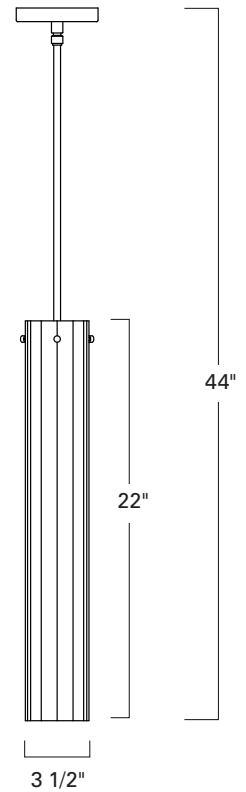

Libro 1 Glass Pendant

LIB1

Project Name _____

Fixture Type _____

Quantity _____

Laura Kirar

Architectural Bronze / AB
Amber Gold Fleck / AG

LIB1 Libro Glass Pendant

*LIB5 Libro 5 Glass Pendant
Polished Brass / PB

*LIBS Libro Sconce
Polished Nickel / PN

*LIB3 Libro 3 Glass Pendant
Polished Nickel / PN

*LIB Libro Glass Flush Mount
Satin Brass / SB

Product Name / Dimensions	Mounting Options	Diffuser Options	Finish Options	Lamping Options				
Libro 1 Glass Pendant / LIB1	Standard Tube / TU Black Cord / BC White Cord / WC	Standard Amber Gold Fleck / AG	Standard Architectural Bronze / AB Antique Brass / AN Polished Brass / PB Satin Brass / SB Premium Brushed Nickel / BN Polished Nickel / PN	Standard Incandescent / IN (1) 75W T10 Edison (12" T10 Edison Recommended)				
<table border="1"> <tr> <td>Width</td> <td>Overall Height</td> </tr> <tr> <td>4.50"</td> <td>44.00"</td> </tr> </table>	Width	Overall Height	4.50"	44.00"				
Width	Overall Height							
4.50"	44.00"							