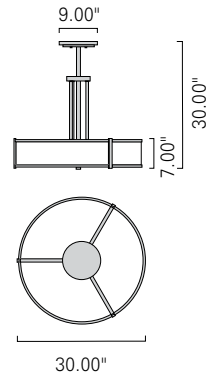

Hatbox Round 30"  
HRP30-SS-SB-BLK-AC

HRP16

HRP24

HRP30

LED

Product Name / Model / Dimensions	Mounting Options	Diffuser Options	Finish Options	Lamping Options						
<b>Hatbox 16" Round Pendant / HRP16</b> <table border="1"> <tr> <th>Diameter</th> <th>Body Height</th> <th>OA Height</th> </tr> <tr> <td>16.00"</td> <td>5.50"</td> <td>16.00"</td> </tr> </table>	Diameter	Body Height	OA Height	16.00"	5.50"	16.00"	<b>Standard</b> Single Stem / SS	<b>Standard</b> Shiny Opal Acrylic / AC  <b>Fabric Diffuser</b> Navy Blue / NB Burlap White / BW Textured White / TW Textured Cream / TC	<b>Standard</b> Architectural Bronze Powder Coat / ABPC Architectural Bronze / AB Polished Brass / PB Satin Brass / SB  <b>Premium</b> Brushed Nickel / BN Polished Nickel / PN	<b>Standard</b> Incandescent / IN (2) 60W max candelabra  <b>LED / LED</b> *5200lm, 3000K CCT, 80 CRI 42 Watts, 120-277v, 0-10VDC Dimming, 1%
Diameter	Body Height	OA Height								
16.00"	5.50"	16.00"								
<b>Hatbox 24" Round Pendant / HRP24</b> <table border="1"> <tr> <th>Diameter</th> <th>Body Height</th> <th>OA Height</th> </tr> <tr> <td>24.00"</td> <td>7.00"</td> <td>24.00"</td> </tr> </table>	Diameter	Body Height	OA Height	24.00"	7.00"	24.00"	<b>Standard</b> Single Stem / SS  <b>Optional</b> Triple Stem / TS	<b>Standard</b> Shiny Opal Acrylic / AC  <b>Fabric Diffuser</b> Navy Blue / NB Burlap White / BW Textured White / TW Textured Cream / TC	<b>Standard</b> Architectural Bronze Powder Coat / ABPC Polished Brass / PB Satin Brass / SB  <b>Premium</b> Architectural Bronze / AB Brushed Nickel / BN Polished Nickel / PN	<b>Standard</b> Incandescent / IN (4) 60W max candelabra  <b>LED / LED</b> *7000lm 3000 CCT, 80 CRI 62 Watts, 120-277v, 0-10VDC Dimming, 1%
Diameter	Body Height	OA Height								
24.00"	7.00"	24.00"								
<b>Hatbox 30" Round Pendant / HRP30</b> <table border="1"> <tr> <th>Diameter</th> <th>Body Height</th> <th>OA Height</th> </tr> <tr> <td>30.00"</td> <td>7.00"</td> <td>30.00"</td> </tr> </table>	Diameter	Body Height	OA Height	30.00"	7.00"	30.00"	<b>Standard</b> Double Stem / DS  <b>Optional</b> Triple Stem / TS	<b>Standard</b> Shiny Opal Acrylic / AC  <b>Fabric Diffuser</b> Navy Blue / NB Burlap White / BW Textured White / TW Textured Cream / TC	<b>Standard</b> Architectural Bronze Powder Coat / ABPC Polished Brass / PB Satin Brass / SB  <b>Premium</b> Architectural Bronze / AB Brushed Nickel / BN Polished Nickel / PN	<b>Standard</b> Incandescent / IN (6) 60W max candelabra  <b>LED / LED</b> *11200lm, 3000K CCT, 80 CRI 92 Watts, 120-277v, 0-10VDC Dimming, 1%
Diameter	Body Height	OA Height								
30.00"	7.00"	30.00"								