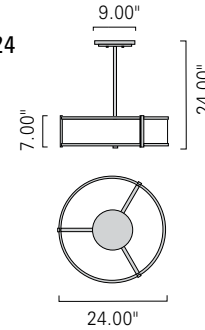

Hatbox Round 30"  
HRP30-SS-SB-BLK-AC

HRP16

HRP24

HRP30

LED

Product Name / Model / Dimensions	Mounting Options	Diffuser Options	Finish Options	Lamping Options						
<b>Hatbox 16" Round Pendant / HRP16</b> <table border="1"> <tr> <th>Diameter</th> <th>Body Height</th> <th>OA Height</th> </tr> <tr> <td>16.00"</td> <td>5.50"</td> <td>16.00"</td> </tr> </table>	Diameter	Body Height	OA Height	16.00"	5.50"	16.00"	<b>Standard</b> Single Stem / SS	<b>Standard</b> Shiny Opal Acrylic / AC  <b>Fabric Diffuser</b> Navy Blue / NB Burlap White / BW Textured White / TW Textured Cream / TC	<b>Standard</b> Architectural Bronze Powder Coat / ABPC Architectural Bronze / AB Polished Brass / PB Satin Brass / SB  <b>Premium</b> Brushed Nickel / BN Polished Nickel / PN	<b>Standard</b> Incandescent / IN (2) 60W max candelabra  <b>LED / LED</b> *5200lm, 3000K CCT, 80 CRI 42 Watts, 120-277v, 0-10VDC Dimming, 1%
Diameter	Body Height	OA Height								
16.00"	5.50"	16.00"								
<b>Hatbox 24" Round Pendant / HRP24</b> <table border="1"> <tr> <th>Diameter</th> <th>Body Height</th> <th>OA Height</th> </tr> <tr> <td>24.00"</td> <td>7.00"</td> <td>24.00"</td> </tr> </table>	Diameter	Body Height	OA Height	24.00"	7.00"	24.00"	<b>Standard</b> Single Stem / SS  <b>Optional</b> Triple Stem / TS	<b>Standard</b> Shiny Opal Acrylic / AC  <b>Fabric Diffuser</b> Navy Blue / NB Burlap White / BW Textured White / TW Textured Cream / TC	<b>Standard</b> Architectural Bronze Powder Coat / ABPC Polished Brass / PB Satin Brass / SB  <b>Premium</b> Architectural Bronze / AB Brushed Nickel / BN Polished Nickel / PN	<b>Standard</b> Incandescent / IN (4) 60W max candelabra  <b>LED / LED</b> *7000lm 3000 CCT, 80 CRI 62 Watts, 120-277v, 0-10VDC Dimming, 1%
Diameter	Body Height	OA Height								
24.00"	7.00"	24.00"								
<b>Hatbox 30" Round Pendant / HRP30</b> <table border="1"> <tr> <th>Diameter</th> <th>Body Height</th> <th>OA Height</th> </tr> <tr> <td>30.00"</td> <td>7.00"</td> <td>30.00"</td> </tr> </table>	Diameter	Body Height	OA Height	30.00"	7.00"	30.00"	<b>Standard</b> Double Stem / DS  <b>Optional</b> Triple Stem / TS	<b>Standard</b> Shiny Opal Acrylic / AC  <b>Fabric Diffuser</b> Navy Blue / NB Burlap White / BW Textured White / TW Textured Cream / TC	<b>Standard</b> Architectural Bronze Powder Coat / ABPC Polished Brass / PB Satin Brass / SB  <b>Premium</b> Architectural Bronze / AB Brushed Nickel / BN Polished Nickel / PN	<b>Standard</b> Incandescent / IN (6) 60W max candelabra  <b>LED / LED</b> *11200lm, 3000K CCT, 80 CRI 92 Watts, 120-277v, 0-10VDC Dimming, 1%
Diameter	Body Height	OA Height								
30.00"	7.00"	30.00"								