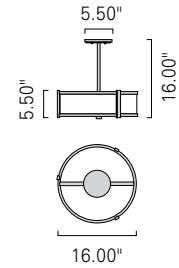

Hatbox Round 30"  
HRP30-SS-SB-BLK-AC

HRP16

HRP24

HRP30

LED

Product Name / Model / Dimensions	Mounting Options	Diffuser Options	Finish Options	Lamping Options						
<b>Hatbox 16" Round Pendant / HRP16</b> <table border="1"> <tr> <th>Diameter</th> <th>Body Height</th> <th>OA Height</th> </tr> <tr> <td>16.00"</td> <td>5.50"</td> <td>16.00"</td> </tr> </table>	Diameter	Body Height	OA Height	16.00"	5.50"	16.00"	<b>Standard</b> Single Stem / SS	<b>Standard</b> Shiny Opal Acrylic / AC  <b>Fabric Diffuser</b> Navy Blue / NB Burlap White / BW Textured White / TW Textured Cream / TC	<b>Standard</b> Architectural Bronze Powder Coat / ABPC Architectural Bronze / AB Polished Brass / PB Satin Brass / SB  <b>Premium</b> Brushed Nickel / BN Polished Nickel / PN	<b>Standard</b> Incandescent / IN (2) 60W max candelabra  <b>LED / LED</b> *5200lm, 3000K CCT, 80 CRI 42 Watts, 120-277v, 0-10VDC Dimming, 1%
Diameter	Body Height	OA Height								
16.00"	5.50"	16.00"								
<b>Hatbox 24" Round Pendant / HRP24</b> <table border="1"> <tr> <th>Diameter</th> <th>Body Height</th> <th>OA Height</th> </tr> <tr> <td>24.00"</td> <td>7.00"</td> <td>24.00"</td> </tr> </table>	Diameter	Body Height	OA Height	24.00"	7.00"	24.00"	<b>Standard</b> Single Stem / SS  <b>Optional</b> Triple Stem / TS	<b>Standard</b> Shiny Opal Acrylic / AC  <b>Fabric Diffuser</b> Navy Blue / NB Burlap White / BW Textured White / TW Textured Cream / TC	<b>Standard</b> Architectural Bronze Powder Coat / ABPC Polished Brass / PB Satin Brass / SB  <b>Premium</b> Architectural Bronze / AB Brushed Nickel / BN Polished Nickel / PN	<b>Standard</b> Incandescent / IN (4) 60W max candelabra  <b>LED / LED</b> *7000lm 3000 CCT, 80 CRI 62 Watts, 120-277v, 0-10VDC Dimming, 1%
Diameter	Body Height	OA Height								
24.00"	7.00"	24.00"								
<b>Hatbox 30" Round Pendant / HRP30</b> <table border="1"> <tr> <th>Diameter</th> <th>Body Height</th> <th>OA Height</th> </tr> <tr> <td>30.00"</td> <td>7.00"</td> <td>30.00"</td> </tr> </table>	Diameter	Body Height	OA Height	30.00"	7.00"	30.00"	<b>Standard</b> Double Stem / DS  <b>Optional</b> Triple Stem / TS	<b>Standard</b> Shiny Opal Acrylic / AC  <b>Fabric Diffuser</b> Navy Blue / NB Burlap White / BW Textured White / TW Textured Cream / TC	<b>Standard</b> Architectural Bronze Powder Coat / ABPC Polished Brass / PB Satin Brass / SB  <b>Premium</b> Architectural Bronze / AB Brushed Nickel / BN Polished Nickel / PN	<b>Standard</b> Incandescent / IN (6) 60W max candelabra  <b>LED / LED</b> *11200lm, 3000K CCT, 80 CRI 92 Watts, 120-277v, 0-10VDC Dimming, 1%
Diameter	Body Height	OA Height								
30.00"	7.00"	30.00"								