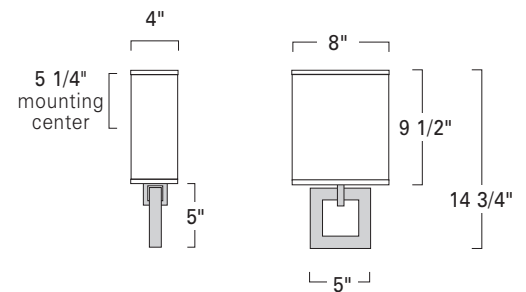

Gramercy Sconce LED

GRA2

GRA1

Project Name _____

Fixture Type _____

Quantity _____

I L E X

Gramercy Double Sconce
GRA2-WM-SB-CS

Gramercy Single Sconce
GRA1-WM-BA-CS

GRA2

GRA1

The City Series ADA products are available in a variety of styles and finishes.

Product Name / Model / Dimensions	Mounting Options	Diffuser Options	Finish Options	Lamping Options												
Gramercy Double Sconce / GRA2 Gramercy Single Sconce / GRA1	Standard Wall Mount / WM	Standard Cream Linen Shade / CS Junction box behind shade	Standard Architectural Bronze Powder Coat / ABPC Brushed Aluminum / BA Satin Brass / SB Premium Brushed Nickel / BN Polished Aluminum / PA Polished Nickel / PN	Standard GRA2 LED / LED 2592lm 3000K CCT, 80 CRI 36 Watts; 120v - 277v ELV dimmable (must specify 277v)												
<table border="1"> <thead> <tr> <th></th> <th>Height</th> <th>Width</th> <th>Projection</th> </tr> </thead> <tbody> <tr> <td>GRA2</td> <td>12.5"</td> <td>15.00"</td> <td>4.00"</td> </tr> <tr> <td>GRA1</td> <td>14.75"</td> <td>8.00"</td> <td>4.00"</td> </tr> </tbody> </table>					Height	Width	Projection	GRA2	12.5"	15.00"	4.00"	GRA1	14.75"	8.00"	4.00"	Optional Incandescent / IN (2) 60W max candelabra E12
				Height	Width	Projection										
GRA2	12.5"	15.00"	4.00"													
GRA1	14.75"	8.00"	4.00"													
			GRA1 LED / LED 1296lm 3000K CCT, 80 CRI 22 Watts; 120v - 277v ELV dimmable (must specify 277v)													
				Optional Incandescent / IN (1) 60W max candelabra E12												