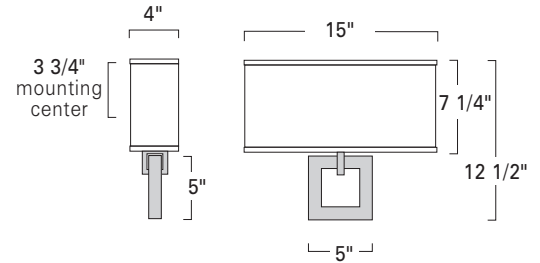

Gramercy Sconce LED

GRA2

GRA1

Project Name _____

Fixture Type _____

Quantity _____

I L E X

Gramercy Double Sconce
GRA2-WM-SB-CS

Gramercy Single Sconce
GRA1-WM-BA-CS

GRA2

GRA1

The City Series ADA products are available in a variety of styles and finishes.

Product Name / Model / Dimensions	Mounting Options	Diffuser Options	Finish Options	Lamping Options												
Gramercy Double Sconce / GRA2 Gramercy Single Sconce / GRA1	Standard Wall Mount / WM	Standard Cream Linen Shade / CS Junction box behind shade	Standard Architectural Bronze Powder Coat / ABPC Brushed Aluminum / BA Satin Brass / SB Premium Brushed Nickel / BN Polished Aluminum / PA Polished Nickel / PN	Standard GRA2 LED / LED 2592lm 3000K CCT, 80 CRI 36 Watts; 120v - 277v ELV dimmable (must specify 277v)												
<table border="1"> <thead> <tr> <th></th> <th>Height</th> <th>Width</th> <th>Projection</th> </tr> </thead> <tbody> <tr> <td>GRA2</td> <td>12.5"</td> <td>15.00"</td> <td>4.00"</td> </tr> <tr> <td>GRA1</td> <td>14.75"</td> <td>8.00"</td> <td>4.00"</td> </tr> </tbody> </table>					Height	Width	Projection	GRA2	12.5"	15.00"	4.00"	GRA1	14.75"	8.00"	4.00"	Optional Incandescent / IN (2) 60W max candelabra E12
				Height	Width	Projection										
GRA2	12.5"	15.00"	4.00"													
GRA1	14.75"	8.00"	4.00"													
			GRA1 LED / LED 1296lm 3000K CCT, 80 CRI 22 Watts; 120v - 277v ELV dimmable (must specify 277v)													
				Optional Incandescent / IN (1) 60W max candelabra E12												