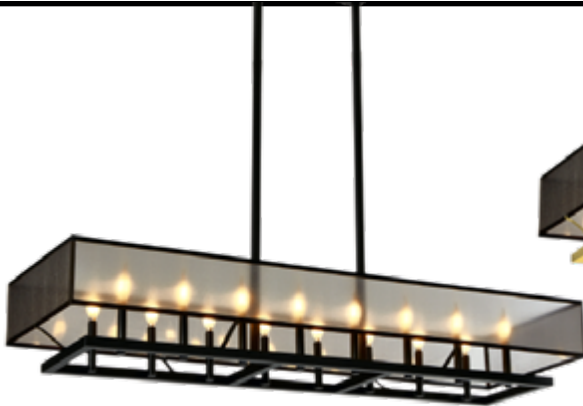

Rectangular Ghost Chandelier

GHOR60

Project Name _____

Fixture Type _____

Quantity _____

I L E X

Matte Black Finish Shown with Matte Black candelabra sleeve and Black Organza Shade

Satin Brass Finish with Black Organza Shade

GHOR60

Bottom View

Shown with Copper candelabra sleeve

Ghost Chandelier 36" GH036-TU-SB-OZ

Ghost 2 Light Sconce GH02-WM-SB-OZ

Ghost 1 Light Sconce GH01-WM-BN-SOZ

Rectangle Ghost is available with a choice of Copper or Matte Black candelabra sleeve

Product Name / Model / Dimensions					Mounting	Diffuser	Finish Options	Lamping Options
Rectangular Ghost Chandelier / GHOR60					Standard Double Stem / DS	Standard Black Organza / BOZ Gold Organza / OZ Silver Organza / SOZ	Standard Architectural Bronze Powder Coat / ABPC Antique Brass / AN Brushed Aluminum / BA Matte Black / MB Premium Finishes Architectural Bronze / AB Satin Brass / SB Candelabra Sleeve Matte Black / MB Copper / CO	Standard Incandescent (16) 40W Max E12 Candelabra
Shade Height	Length	Width	Overall Height	Canopy				
9.25"	60	18"	46"	17.5" long x 5.5" wide				
Ghost is available in standard round 24, 36, 48, 60 and 72" see GH024, GH036, GH048, GH060, GH072 and round with glass see GHOG24, GHOG36, GHOG48, GHOG60, GHOG72 for technical information.								
Custom sizes and hanging heights available								