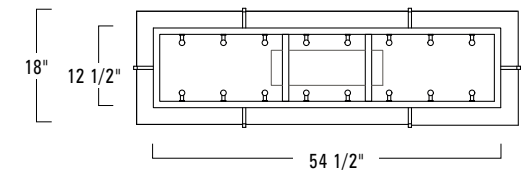

Bottom View