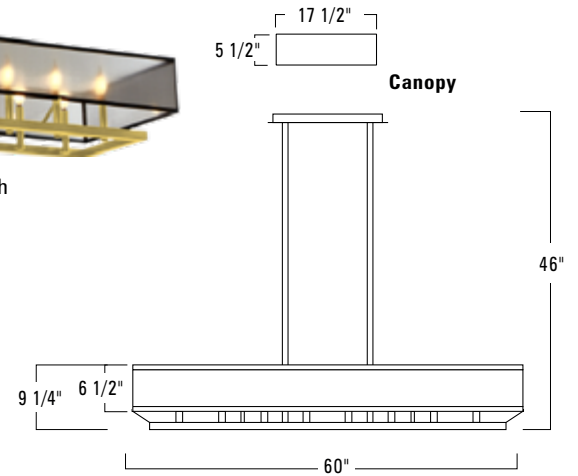

Rectangular Ghost Chandelier

GHOR60

Project Name _____

Fixture Type _____

Quantity _____

I L E X

Matte Black Finish Shown with Matte Black candelabra sleeve and Black Organza Shade

Satin Brass Finish with Black Organza Shade

GHOR60

Bottom View

Shown with Copper candelabra sleeve

Ghost Chandelier 36" GH036-TU-SB-OZ

Ghost 2 Light Sconce GH02-WM-SB-OZ

Ghost 1 Light Sconce GH01-WM-BN-SOZ

Rectangle Ghost is available with a choice of Copper or Matte Black candelabra sleeve

Product Name / Model / Dimensions					Mounting	Diffuser	Finish Options	Lamping Options
Rectangular Ghost Chandelier / GHOR60					Standard Double Stem / DS	Standard Black Organza / BOZ Gold Organza / OZ Silver Organza / SOZ	Standard Architectural Bronze Powder Coat / ABPC Antique Brass / AN Brushed Aluminum / BA Matte Black / MB Premium Finishes Architectural Bronze / AB Satin Brass / SB Candelabra Sleeve Matte Black / MB Copper / CO	Standard Incandescent (16) 40W Max E12 Candelabra
Shade Height	Length	Width	Overall Height	Canopy				
9.25"	60	18"	46"	17.5" long x 5.5" wide				
Ghost is available in standard round 24, 36, 48, 60 and 72" see GH024, GH036, GH048, GH060, GH072 and round with glass see GHOG24, GHOG36, GHOG48, GHOG60, GHOG72 for technical information.								
Custom sizes and hanging heights available								