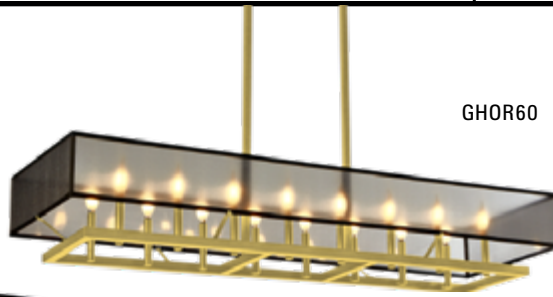

Rectangular Ghost Chandelier

GHOR60

Project Name _____

Fixture Type _____

Quantity _____

I L E X

Matte Black Finish Shown with Matte Black candelabra sleeve and Black Organza Shade

Satin Brass Finish with Black Organza Shade

GHOR60

Bottom View

Shown with Copper candelabra sleeve

Ghost Chandelier 36" GH036-TU-SB-OZ

Ghost 2 Light Sconce GH02-WM-SB-OZ

Ghost 1 Light Sconce GH01-WM-BN-SOZ

Rectangle Ghost is available with a choice of Copper or Matte Black candelabra sleeve

Product Name / Model / Dimensions					Mounting	Diffuser	Finish Options	Lamping Options
Rectangular Ghost Chandelier / GHOR60					Standard Double Stem / DS	Standard Black Organza / BOZ Gold Organza / OZ Silver Organza / SOZ	Standard Architectural Bronze Powder Coat / ABPC Antique Brass / AN Brushed Aluminum / BA Matte Black / MB Premium Finishes Architectural Bronze / AB Satin Brass / SB Candelabra Sleeve Matte Black / MB Copper / CO	Standard Incandescent (16) 40W Max E12 Candelabra
Shade Height	Length	Width	Overall Height	Canopy				
9.25"	60	18"	46"	17.5" long x 5.5" wide				
Ghost is available in standard round 24, 36, 48, 60 and 72" see GH024, GH036, GH048, GH060, GH072 and round with glass see GHOG24, GHOG36, GHOG48, GHOG60, GHOG72 for technical information.								
Custom sizes and hanging heights available								