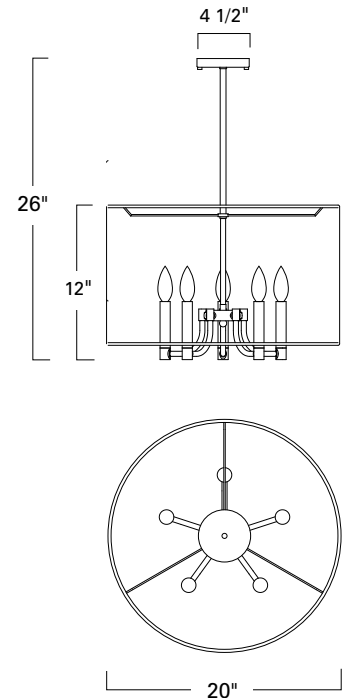

Ghost Petite Drum 20"

GHOP

Project Name _____

Fixture Type _____

Quantity _____

ILEX

Ghost Petite Drum
GHOP-TU-PN-SOZ

GHOP

Ghost Chandelier 36**
GHO36-TU-SB-OZ

Ghost Glass Chandelier 36"
GHOG36-TU-BA-SOZ

Ghost Chandelier 24"
GHO24-TU-ABPC-OZ

Ghost 1 Light Sconce
GHO1-WM-BN-SOZ

Ghost 2 Light Sconce
GHO2-WM-SB-OZ

| Product Name / Model / Dimensions | Mounting Options | Diffuser Options | Finish Options | Lamping Options | | | | | | | | |
|---|------------------|------------------|----------------|-----------------|-----|-----|-----|--------|-----------------------|--|--|--|
| <p>Ghost Petite Drum / GHOP</p> <table border="1"> <tr> <th>Diameter</th> <th>Body Height</th> <th>OA Height</th> <th>Canopy</th> </tr> <tr> <td>20"</td> <td>12"</td> <td>26"</td> <td>4 1/2"</td> </tr> </table> <p>*Ghost is available in standard 48, 60 and 72" see GHOG48, GHOG60, GHOG72 for technical information</p> <p>Custom sizes and hanging heights available</p> | Diameter | Body Height | OA Height | Canopy | 20" | 12" | 26" | 4 1/2" | Standard Tube / TU | Standard Black Organza / BOZ Gold Organza / OZ Silver Organza / SOZ | <p>Standard</p> <p>Architectural Bronze / AB Architectural Bronze Powder Coat / ABPC Antique Brass / AN Brushed Aluminum / BA Matte Black / MB Satin Brass / SB</p> <p>Premium</p> <p>Brushed Nickel / BN Polished Nickel / PN</p> | Standard Incandescent / IN (5) 60W max candelabra |
| Diameter | Body Height | OA Height | Canopy | | | | | | | | | |
| 20" | 12" | 26" | 4 1/2" | | | | | | | | | |