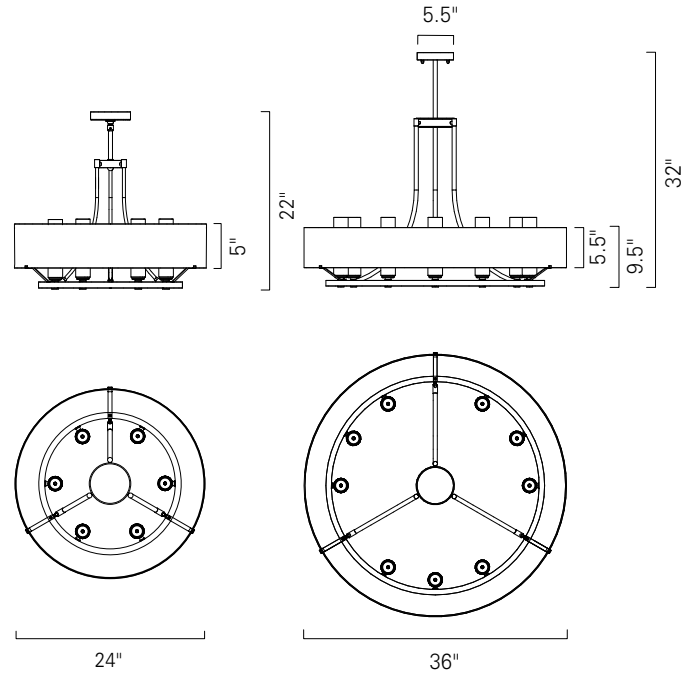

I L E X

Architectural Lighting

Product Name **Ghost Glass Chandelier 24" and 36"**
 Model Number **GHOG24, GHOG36**
 Project Name _____
 Fixture Type _____ Quantity _____

GHOG24

GHOG36

Ghost Chandelier 36" GHOG36
 Black Organza / BOZ Brushed Nickel / BN

Also available:
 Ghost with no glass diffuser
 GHOG36-TU-OZ-AB

Ghost 1 Light Sconce
 GHO1 SOZ / BN

Ghost 2 Light Sconce
 GHO2 OZ / SB

Ghost Petite Chandelier
 GHOP SOZ / BN

Product Name / Model / Dimensions					Mounting	Glass	Diffuser Options	Finish Options	Lamping Options
Ghost Glass 24" Chandelier / GHOG24*					Standard Tube / TU	Standard Matte Opal / MO Shiny Opal / SH	Standard Black Organza / BOZ Gold Organza / OZ Silver Organza / SOZ	Standard Antique Brass / AN Architectural Bronze / AB Architectural Bronze Powder Coat / ABPC Brushed Aluminum / BA Matte Black / MB Matte White / MW	Standard Incandescent / IN GHOG24 (6) 60 Watt Max Candelabra
Ghost Glass 36" Chandelier / GHOG36*									
Series	Height	Diameter	Overall Height	Canopy					
GHOG24	22"	24"	22"	5"			GHOG24 - Shade Height 5"		
GHOG36	32"	36"	32"				GHOG36 - Shade Height 5.5"		GHOG36 (9) 60W max candelabra
*Ghost is available in standard 48, 60 and 72" see GHOG48, GHOG60, GHOG72 for technical information								Premium Brushed Nickel / BN Polished Aluminum / PA Polished Nickel / PN Satin Brass / SB	
Custom sizes and custom hanging heights available									