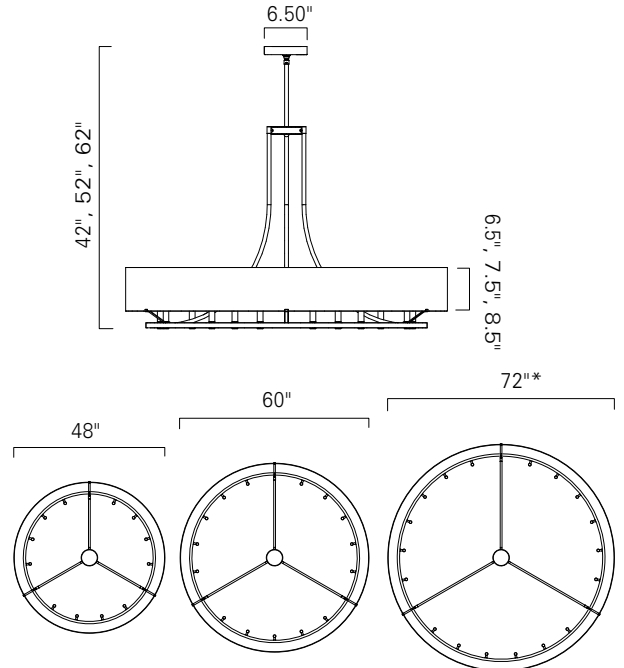

# Ghost Chandelier

GH048  
GH060  
GH072

Project Name \_\_\_\_\_  
Fixture Type \_\_\_\_\_  
Quantity \_\_\_\_\_

Representation of Ghost Chandelier 48" GH048  
Gold Organza / OZ Satin Brass / SB

Lamping, body height and shade sizes vary with product sizes  
see [ilexlight.com](http://ilexlight.com) for complete dimensions for each size

Available with glass diffuser:  
Ghost 48", 60", 72" Chandelier  
GHOG48 GHOG60 GHOG72

Ghost 1 Light Sconce  
GH01-WS-SOZ-BN

Ghost 2 Light Sconce  
GH02-WS-OZ-SB

Ghost Petite Chandelier  
GHOP-TU-SOZ-BN

Product Name / Model / Dimensions					Mounting	Diffuser Options	Finish Options	Lamping Options
Ghost Chandelier 48" - GH048 Ghost Chandelier 60" - GH060 Ghost Chandelier 72" - GH072*					<b>Standard</b> Tube / TU	<b>Standard</b> Black Organza / BOZ Gold Organza / OZ Silver Organza / SOZ  48" Diameter X 6.5" High 60" Diameter X 7.5" High 72" Diameter X 8.5" High	<b>Standard</b> Architectural Bronze Powder Coat / ABPC Antique Brass / AN** Brushed Aluminum / BA Matte Black / MB Matte White / MW <b>Premium</b> Polished Aluminum / PA Satin Brass / SB**	<b>Standard</b> Incandescent / IN GH048 (12) 60 Watt max candelabra GH060 (15) 60 Watt max candelabra GH072 (18) 40 Watt max candelabra
	Diameter	Body Height	Overall Height	Canopy				
GH048	48"	9.5"	42"	6.5"				
GH060	60"	10"	52"	6.5"				
GH072	72"	11"	62"	6.5"				
<b>Custom sizes and custom hanging heights available</b> *GH072 is <b>NOT AVAILABLE</b> in Satin Brass / SB and Antique Brass / AN								