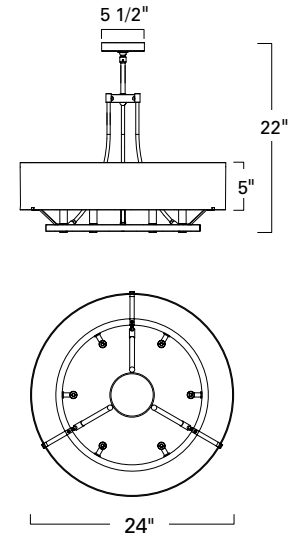

Ghost Chandelier 24"

GH024

Project Name _____

Fixture Type _____

Quantity _____

Ghost Chandelier 24"
GH024-TU-ABPC-OZ

GH024

Also available with Glass Diffuser
Ghost Glass Chandelier 24"
GHOG24 (36" shown)

Ghost Petite Chandelier
GHOP-TU-PN-SOZ

Ghost 1 Light Sconce
GH01-WM-BN-SOZ

Ghost 2 Light Sconce
GH02-WM-SB-OZ

Ghost chandeliers are available in standard sizes 24, 36, 48, 60 and 72 inch diameters with or without glass diffusers.

Product Name / Model / Dimensions				Mounting	Diffuser	Finish Options	Lamping Options
Ghost Chandelier 24" - GH024				Standard Tube / TU	Standard Black Organza / BOZ Gold Organza / OZ Silver Organza / SOZ	Standard Architectural Bronze / AB Architectural Bronze Powder Coat / ABPC Polished Aluminum / PA Satin Brass / SB Premium Finishes Brushed Nickel / BN Polished Nickel / PN	Standard Incandescent (6) 60W Max Candelabra
Height	Diameter	Overall Height	Canopy				
22"	24"	22"	5 1/2"				
Ghost is available in standard 36, 48, 60 and 72" see GH036, GH048, GH048, GH060, GH072, and with glass see GHOG24, GHOG36, GHOG48, GHOG60, GHOG72 for technical information Custom sizes and hanging heights available							