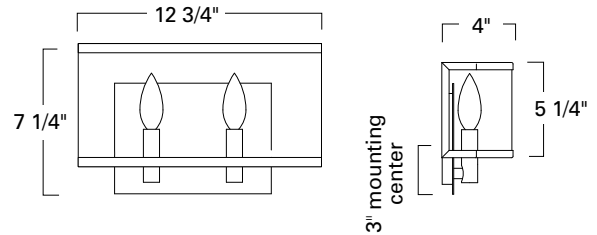

**Ghost 1-Light Sconce**  
**Ghost 2-Light Sconce**

GH01  
 GH02

Project Name \_\_\_\_\_  
 Fixture Type \_\_\_\_\_  
 Quantity \_\_\_\_\_

Ghost 1 Light Sconce  
 GH01-WM-BN-SOZ

GH01

GH02

Ghost 2 Light Sconce  
 GH02-WM-SB-OZ

Ghost Chandelier available in 24, 36, 48,  
 60 and 72 inch diameter  
 Shown: GHO36-TU-ABPC-OZ

Ghost Petite Chandelier available  
 in 20, inch diameter  
 Shown: GHOP-TU-PN-SOZ

ADA

Product Name / Model / Dimensions	Mounting Options	Diffuser Options	Finish Options	Lamping Options												
Ghost Sconce 1 Light / GH01 Ghost Sconce 2 Light / GH02	<b>Standard</b> Wall Mount / WM	<b>Standard</b> Black Organza / BOZ Gold Organza / OZ Silver Organza / SOZ	<b>Standard</b> Architectural Bronze / AB Architectural Bronze Powder Coat / ABPC Antique Brass / AN Matte Black / MB Satin Brass / SB	<b>Standard</b> Incandescent / IN (2) 60W max candelabra												
<table border="1"> <thead> <tr> <th></th> <th>Height</th> <th>Width</th> <th>Projection</th> </tr> </thead> <tbody> <tr> <td>GH01</td> <td>8 1/2"</td> <td>10 1/2"</td> <td>4"</td> </tr> <tr> <td>GH02</td> <td>7 1/4"</td> <td>12 3/4"</td> <td>4"</td> </tr> </tbody> </table>		Height	Width	Projection	GH01	8 1/2"	10 1/2"	4"	GH02	7 1/4"	12 3/4"	4"				
	Height	Width	Projection													
GH01	8 1/2"	10 1/2"	4"													
GH02	7 1/4"	12 3/4"	4"													
Backplate 5" diameter			<b>Premium</b> Brushed Nickel / BN Polished Nickel / PN													