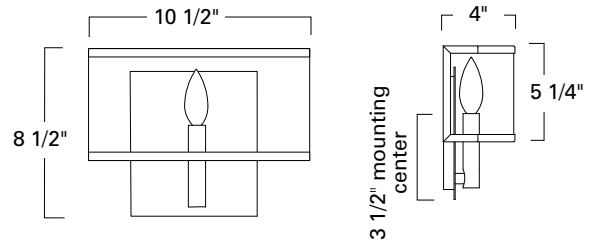

**Ghost 1-Light Sconce**  
**Ghost 2-Light Sconce**

GH01  
 GH02

Project Name \_\_\_\_\_  
 Fixture Type \_\_\_\_\_  
 Quantity \_\_\_\_\_

Ghost 1 Light Sconce  
 GH01-WM-BN-SOZ

GH01

GH02

Ghost 2 Light Sconce  
 GH02-WM-SB-OZ

Ghost Chandelier available in 24, 36, 48,  
 60 and 72 inch diameter  
 Shown: GHO36-TU-ABPC-OZ

Ghost Petite Chandelier available  
 in 20, inch diameter  
 Shown: GHOP-TU-PN-SOZ

ADA

Product Name / Model / Dimensions	Mounting Options	Diffuser Options	Finish Options	Lamping Options												
Ghost Sconce 1 Light / GH01 Ghost Sconce 2 Light / GH02	<b>Standard</b> Wall Mount / WM	<b>Standard</b> Black Organza / BOZ Gold Organza / OZ Silver Organza / SOZ	<b>Standard</b> Architectural Bronze / AB Architectural Bronze Powder Coat / ABPC Antique Brass / AN Matte Black / MB Satin Brass / SB	<b>Standard</b> Incandescent / IN (2) 60W max candelabra												
<table border="1"> <thead> <tr> <th></th> <th>Height</th> <th>Width</th> <th>Projection</th> </tr> </thead> <tbody> <tr> <td>GH01</td> <td>8 1/2"</td> <td>10 1/2"</td> <td>4"</td> </tr> <tr> <td>GH02</td> <td>7 1/4"</td> <td>12 3/4"</td> <td>4"</td> </tr> </tbody> </table>		Height	Width	Projection	GH01	8 1/2"	10 1/2"	4"	GH02	7 1/4"	12 3/4"	4"				
	Height	Width	Projection													
GH01	8 1/2"	10 1/2"	4"													
GH02	7 1/4"	12 3/4"	4"													
Backplate 5" diameter			<b>Premium</b> Brushed Nickel / BN Polished Nickel / PN													