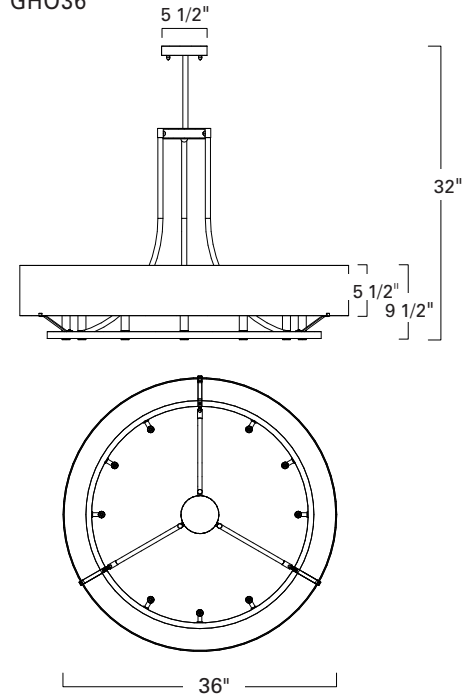

Ghost Chandelier 36"

GH036

Project Name _____

Fixture Type _____

Quantity _____

I L E X

Ghost Chandelier 36"
GHO36-TU-SB-OZ

GHO36

Also available with Glass diffuser
Ghost Glass Chandelier 36"
GHOG36-TU-BA-SOZ

Ghost Petite Chandelier
GHOP-TU-PN-SOZ

Ghost 1 Light Sconce
GHO1-WM-BN-SOZ

Ghost 2 Light Sconce
GHO2-WM-SB-OZ

Ghost chandeliers are available in standard sizes 24, 36, 48, 60 and 72 inch diameters with or without glass diffusers.

Product Name / Model / Dimensions	Mounting	Diffuser	Finish Options	Lamping Options								
<p>Ghost Chandelier 36" - GHO36</p> <table border="1"> <tr> <th>Height</th> <th>Diameter</th> <th>Overall Height</th> <th>Canopy</th> </tr> <tr> <td>32"</td> <td>36"</td> <td>32"</td> <td>5 1/2"</td> </tr> </table> <p>Ghost is available in standard 24, 48, 60 and 72" see GHO24, GHO48, GHO60, GHO72 and with glass see GHOG24, GHOG36, GHOG48, GHOG60, GHOG72 for technical information.</p> <p>Custom sizes and hanging heights available</p>	Height	Diameter	Overall Height	Canopy	32"	36"	32"	5 1/2"	Standard Tube / TU	Standard Black Organza / BOZ Gold Organza / OZ Silver Organza / SOZ	<p>Standard</p> <p>Architectural Bronze Powder Coat / ABPC Antique Brass / AN Brushed Aluminum / BA Matte Black / MB</p> <p>Premium Finishes</p> <p>Architectural Bronze / AB Brushed Nickel / BN Polished Aluminum / PA Polished Nickel / PN Satin Brass / SB</p>	<p>Standard</p> <p>Incandescent (9) 60W Max Candelabra</p>
Height	Diameter	Overall Height	Canopy									
32"	36"	32"	5 1/2"									