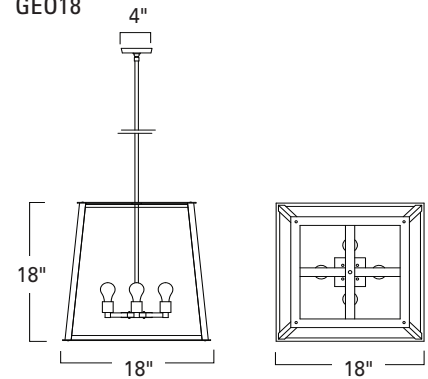

**Geo Lantern 18" and 24"**  
GEO18 GEO24

Project Name \_\_\_\_\_

Fixture Type \_\_\_\_\_

Quantity \_\_\_\_\_

Geo Lantern 18"  
GEO18-TU-SE-BA

Geo Lantern 24"  
GEO24-TU-CL-MB  
Shown (4) 60W vintage antique lamps Edison

GEO24

GEO18

Product Name / Model / Dimensions				Mounting Options	Diffuser Options	Finish Options	Lamping Options
Geo Lantern 18" / GEO18 Geo Lantern 24" / GEO24				<b>Standard</b> Tube / TU	<b>Standard</b> Clear Glass / CL Seedy Glass / SE	<b>Standard</b> Architectural Bronze Powder / ABPC Brushed Aluminum / BA Matte Black / MB Matte White / MW Polished Aluminum / PA	<b>Standard</b> Incandescent / IN (4) 60W max Edison
	Height	Width	OA Height				
GEO18	18"	18"	Custom				
GEO 24	24"	24"	Custom				