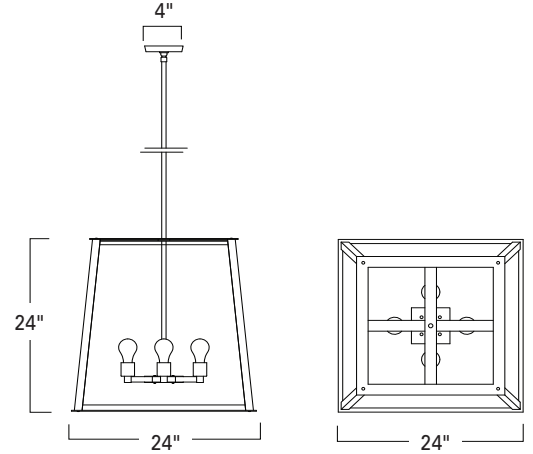

**Geo Lantern 18" and 24"**  
GEO18 GEO24

Project Name \_\_\_\_\_

Fixture Type \_\_\_\_\_

Quantity \_\_\_\_\_

Geo Lantern 18"  
GEO18-TU-SE-BA

Geo Lantern 24"  
GEO24-TU-CL-MB  
Shown (4) 60W vintage antique lamps Edison

GEO24

GEO18

Product Name / Model / Dimensions				Mounting Options	Diffuser Options	Finish Options	Lamping Options
Geo Lantern 18" / GEO18 Geo Lantern 24" / GEO24				<b>Standard</b> Tube / TU	<b>Standard</b> Clear Glass / CL Seedy Glass / SE	<b>Standard</b> Architectural Bronze Powder / ABPC Brushed Aluminum / BA Matte Black / MB Matte White / MW Polished Aluminum / PA	<b>Standard</b> Incandescent / IN (4) 60W max Edison
	Height	Width	OA Height				
GEO18	18"	18"	Custom				
GEO 24	24"	24"	Custom				