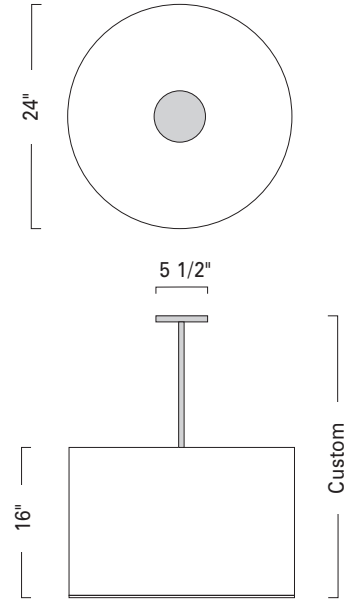

Drum Pendant
DRM

Project Name _____

Fixture Type _____

Quantity _____

Custom imprinted shades
Contact ILEX for details

Drum Pendant
DRM-WC-WS

Drum Pendant
DRM-TU-NB

DRM

LED

Product Name / Model / Dimensions			Mounting Options	Diffuser Options	Finish Options	Lamping Options
Drum Pendant / DRM			Standard Tubing / TU Optional White Cord / WC Black Cord / BC *NOTE: TU mount only with LED lamping	Standard Cream Shade / CS Optional Burlap White / BW Navy Blue / NB Textured Cream / TC Texture White / TW White Shade / WS	Standard Architectural Bronze / AB Antique Brass / AN Polished Brass / PB Satin Brass / SB Premium Brushed Nickel / BN Polished Nickel / PN	Standard Incandescent / IN (3) 60W max medium base Edison Optional LED / LED Contact factory for details
Diameter	Shades Height	OA Height				
24.00"	16.00"	Custom				
Custom Shades Contact ILEX for details						