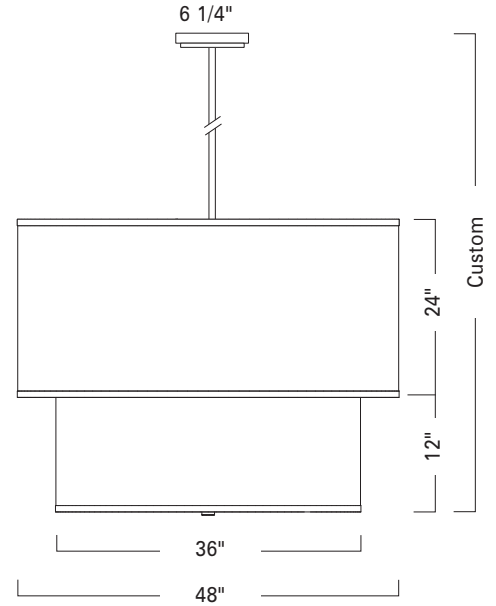

**Drum Double Pendant 48"**  
DRD48

Project Name \_\_\_\_\_

Fixture Type \_\_\_\_\_

Quantity \_\_\_\_\_

Double Drum Pendant  
DRD48-TU-CS

DRD48

Also available in 30" Double Drum  
and 24" single Drum Pendant

**LED**

Product Name / Model / Dimensions			Mounting Options	Diffuser Options	Finish Options	Lamping Options
Double Drum Pendant / DRD48			<b>Standard</b> Tubing / TU	<b>Standard</b> Cream Shade / CS  <b>Optional</b> Burlap White / BW Navy Blue / NB Textured Cream / TC Texture White / TW White Shade/ WS	<b>Standard</b> Architectural Bronze / AB Antique Brass / AN Matte Black Powder Coat / MB Matte White Powder Coat / MW Polished Brass / PB Satin Brass / SB  <b>Premium</b> Brushed Nickel / BN Polished Nickel / PN	<b>Standard</b> Incandescent / IN (3) 60W max medium base Edison  <b>Optional</b> LED / LED 10000lm 3000K CCT, 80 CRI 79 Watts; 120-277v 0-10VDC Dimming, 1% (must specify 277v)
Diameter	Both Shades Height	OA Height				
Top Drum 48.00"	36.00"	Custom				
Bottom Drum 36.00"						
Custom sizes available						