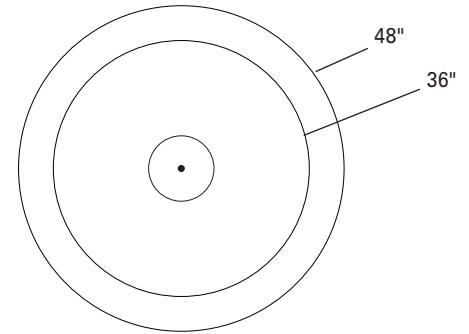

**Drum Double Pendant 48"**  
DRD48

Project Name \_\_\_\_\_

Fixture Type \_\_\_\_\_

Quantity \_\_\_\_\_

Double Drum Pendant  
DRD48-TU-CS

DRD48

Also available in 30" Double Drum  
and 24" single Drum Pendant

**LED**

Product Name / Model / Dimensions			Mounting Options	Diffuser Options	Finish Options	Lamping Options
Double Drum Pendant / DRD48			<b>Standard</b> Tubing / TU	<b>Standard</b> Cream Shade / CS  <b>Optional</b> Burlap White / BW Navy Blue / NB Textured Cream / TC Texture White / TW White Shade/ WS	<b>Standard</b> Architectural Bronze / AB Antique Brass / AN Matte Black Powder Coat / MB Matte White Powder Coat / MW Polished Brass / PB Satin Brass / SB  <b>Premium</b> Brushed Nickel / BN Polished Nickel / PN	<b>Standard</b> Incandescent / IN (3) 60W max medium base Edison  <b>Optional</b> LED / LED 10000lm 3000K CCT, 80 CRI 79 Watts; 120-277v 0-10VDC Dimming, 1% (must specify 277v)
Diameter	Both Shades Height	OA Height				
Top Drum 48.00"	36.00"	Custom				
Bottom Drum 36.00"						
Custom sizes available						