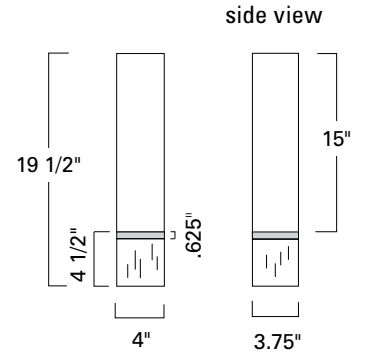

**Cube Tall
Cube Wide**

CUBT
CUBW

Project Name _____

Fixture Type _____

Quantity _____

Cube Tall Sconce
CUBT-WM-PB-EB-AC

Cube Tall Sconce
CUBT-WM-BN-HO-AC

Cube Tall Sconce
CUBT-WM-SB-EB-AC

CUBT

Cube Wide Sconce
CUBW-WM-AB-HO-AC

Cube Wide Sconce
CUBW-WM-BN-HO-AC

Cube Wide Sconce
CUBW-WM-SB-EB-AC

Cube Wide Sconce
CUBW-WM-PB-EB-AC

CUBW

LED-ADA

Product Name / Model / Dimensions				Mounting Options	Diffuser Options	Finish Options	Lamping Options
Cube Tall Sconce / CUBT Cube Wide Sconce / CUBW				Standard Wall Mount / WM	Standard Shiny Opal Acrylic / AC	Standard Architectural Bronze / AB Polished Brass / PB Satin Brass / SB Premium Brushed Nickel / BN Polished Nickel / PN Premium Ebony / EB Honey / HO	Standard LED / LED CUBT 1296lm 3000K CCT, 80 CRI 22 Watts; ELV dimmable CUBW 1296lm 3000K CCT, 80 CRI 22 Watts; ELV dimmable
	Height	Width	Projection				
CUBT	19 1/2"	4"	3.75"				
CUBW	14"	6"	3.75"				