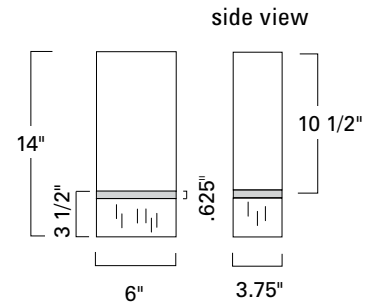

**Cube Tall
Cube Wide**

CUBT
CUBW

Project Name _____

Fixture Type _____

Quantity _____

Cube Tall Sconce
CUBT-WM-PB-EB-AC

Cube Tall Sconce
CUBT-WM-BN-HO-AC

Cube Tall Sconce
CUBT-WM-SB-EB-AC

CUBT

Cube Wide Sconce
CUBW-WM-AB-HO-AC

Cube Wide Sconce
CUBW-WM-BN-HO-AC

Cube Wide Sconce
CUBW-WM-SB-EB-AC

Cube Wide Sconce
CUBW-WM-PB-EB-AC

CUBW

LED-ADA

Product Name / Model / Dimensions				Mounting Options	Diffuser Options	Finish Options	Lamping Options
Cube Tall Sconce / CUBT Cube Wide Sconce / CUBW				Standard Wall Mount / WM	Standard Shiny Opal Acrylic / AC	Standard Architectural Bronze / AB Polished Brass / PB Satin Brass / SB Premium Brushed Nickel / BN Polished Nickel / PN Premium Ebony / EB Honey / HO	Standard LED / LED CUBT 1296lm 3000K CCT, 80 CRI 22 Watts; ELV dimmable CUBW 1296lm 3000K CCT, 80 CRI 22 Watts; ELV dimmable
	Height	Width	Projection				
CUBT	19 1/2"	4"	3.75"				
CUBW	14"	6"	3.75"				