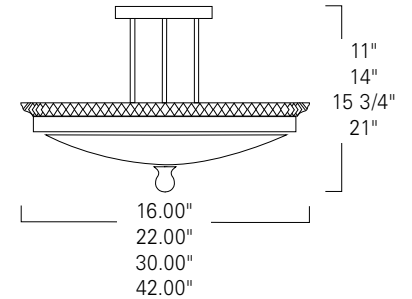

C3160

Flush
Semi Flush

Project Name _____

Fixture Type _____

Quantity _____

C3160
C3160-SB-AC

C3160 Semi Flush
C3160-PN-AC

P3160 Pendant
P3160-SB-AC

S3160 Sconce
S3160-PN-AC

C3160

LED

Product Name / Model / Dimensions	Mounting Options	Diffuser Options	Finish Options	Lamping Options																				
C3160 Flush Mount / C3160 Semi Flush Mount <table border="1"> <tr> <th>Flush Height*</th> <th>Width</th> </tr> <tr> <td>7"</td> <td>16.00"</td> </tr> <tr> <td>9"</td> <td>22.00"</td> </tr> <tr> <td>9 3/4"</td> <td>30.00"</td> </tr> <tr> <td>13"</td> <td>42.00"</td> </tr> <tr> <th>Semi Flush Height*</th> <th>Width</th> </tr> <tr> <td>11"</td> <td>16.00"</td> </tr> <tr> <td>14"</td> <td>22.00"</td> </tr> <tr> <td>15 3/4"</td> <td>30.00"</td> </tr> <tr> <td>21"</td> <td>42.00"</td> </tr> </table>	Flush Height*	Width	7"	16.00"	9"	22.00"	9 3/4"	30.00"	13"	42.00"	Semi Flush Height*	Width	11"	16.00"	14"	22.00"	15 3/4"	30.00"	21"	42.00"	Standard Flush Mount / FL Semi Flush Mount / FL	Standard Acrylic / AC	Standard Brushed Nickel / BN Polished Brass / PB Polished Nickel / PN Satin Brass / SB Custom Finishes	Standard Flush Incandescent / IN (1) 60W Medium Base Edison Standard Semi Flush Incandescent / IN (3) 60W Medium Base Edison Optional LED / LED 18" - 5200lm 3000CCT >80 CRI 47 Watts 120-277v 0-10VDC dimming 1% 24" - 7000lm 3000CCT >80 CRI 62 Watts 120-277v 0-10VDC dimming 1% 30" - 9000lm 3000CCT >80 CRI 70 Watts 120-277v 0-10VDC dimming 1% 36" - 11200lm 3000CCT >80 CRI 92 Watts 120-277v 0-10VDC dimming 1%
Flush Height*	Width																							
7"	16.00"																							
9"	22.00"																							
9 3/4"	30.00"																							
13"	42.00"																							
Semi Flush Height*	Width																							
11"	16.00"																							
14"	22.00"																							
15 3/4"	30.00"																							
21"	42.00"																							
*Height shown includes height of ring, diffuser and ball finial																								