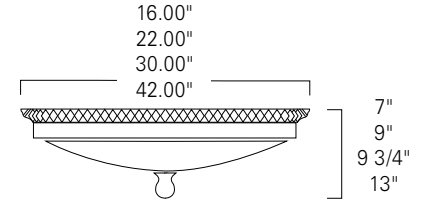

C3160

Flush
Semi Flush

Project Name _____

Fixture Type _____

Quantity _____

C3160
C3160-SB-AC

C3160 Semi Flush
C3160-PN-AC

P3160 Pendant
P3160-SB-AC

S3160 Sconce
S3160-PN-AC

C3160

LED

Product Name / Model / Dimensions	Mounting Options	Diffuser Options	Finish Options	Lamping Options																				
C3160 Flush Mount / C3160 Semi Flush Mount <table border="1"> <tr> <th>Flush Height*</th> <th>Width</th> </tr> <tr> <td>7"</td> <td>16.00"</td> </tr> <tr> <td>9"</td> <td>22.00"</td> </tr> <tr> <td>9 3/4"</td> <td>30.00"</td> </tr> <tr> <td>13"</td> <td>42.00"</td> </tr> <tr> <th>Semi Flush Height*</th> <th>Width</th> </tr> <tr> <td>11"</td> <td>16.00"</td> </tr> <tr> <td>14"</td> <td>22.00"</td> </tr> <tr> <td>15 3/4"</td> <td>30.00"</td> </tr> <tr> <td>21"</td> <td>42.00"</td> </tr> </table>	Flush Height*	Width	7"	16.00"	9"	22.00"	9 3/4"	30.00"	13"	42.00"	Semi Flush Height*	Width	11"	16.00"	14"	22.00"	15 3/4"	30.00"	21"	42.00"	Standard Flush Mount / FL Semi Flush Mount / FL	Standard Acrylic / AC	Standard Brushed Nickel / BN Polished Brass / PB Polished Nickel / PN Satin Brass / SB Custom Finishes	Standard Flush Incandescent / IN (1) 60W Medium Base Edison Standard Semi Flush Incandescent / IN (3) 60W Medium Base Edison Optional LED / LED 18" - 5200lm 3000CCT >80 CRI 47 Watts 120-277v 0-10VDC dimming 1% 24" - 7000lm 3000CCT >80 CRI 62 Watts 120-277v 0-10VDC dimming 1% 30" - 9000lm 3000CCT >80 CRI 70 Watts 120-277v 0-10VDC dimming 1% 36" - 11200lm 3000CCT >80 CRI 92 Watts 120-277v 0-10VDC dimming 1%
Flush Height*	Width																							
7"	16.00"																							
9"	22.00"																							
9 3/4"	30.00"																							
13"	42.00"																							
Semi Flush Height*	Width																							
11"	16.00"																							
14"	22.00"																							
15 3/4"	30.00"																							
21"	42.00"																							
*Height shown includes height of ring, diffuser and ball finial																								