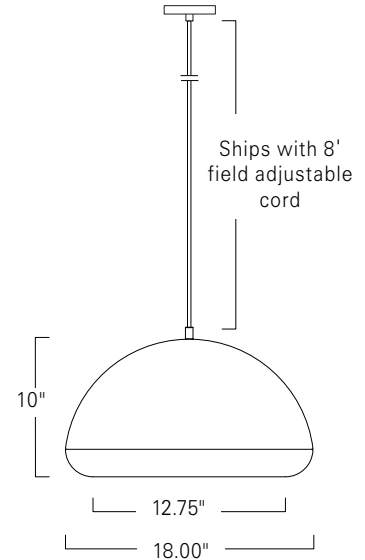

Chroma Pendant

CHR

Project Name _____

Fixture Type _____

Quantity _____

I L E X

Chroma Pendant
CHR-BC-MB-MA

Chroma Pendant
CHR-WC-MW-MA

Chroma Pendant
CHR-BC-SH-MA

CHR

Product Name / Dimensions			Mounting Options	Diffuser Options	Finish Options	Lamping Options
Chroma / CHR			Standard Black Cord / BC White Cord / WC	Standard Matte Acrylic / MA	Standard Polished Aluminum / PA Brushed Aluminum / BA Matte Black Powder Coat / MB Matte White Powder Coat / MW Shiny Red Powder Coat / SR	Standard Incandescent / IN (1) 75 W max medium base Edison
Height	Width	Overall Height				
10"	18"	Ships with 8' field adjustable cord			Premium Custom Colors	Optional LED 26W / LED 2000 lm, 3000K CCT 0-10VDC 1% dimming