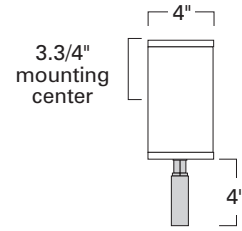

Broadway 1 LED

BR01 Double Sconce

Project Name _____

Fixture Type _____

Quantity _____

CITY LED Series

Broadway1 Double Sconce
BR01-BA-CS

The City Series ADA products are available in a variety of styles and finishes.

Product Name / Model / Dimensions			Mounting Options	Diffuser Options	Finish Options	Lamping Options
Broadway 1 Double Sconce / BR01			Standard Wall Mount / WM	Standard Cream Linen Shade / CS Junction box located behind shade	Standard Architectural Bronze Powder Coat / ABPC Brushed Aluminum / BA Matte Black / MB Matte White Powder Coat / MW Optional Brushed Aluminum / BA Polished Aluminum / PA	Standard LED / LED 2592lm 3000K CCT, 80 CRI 36 Watts; 120v - 277v ELV dimmable (must specify 277v) Optional Incandescent / IN (2) 60W max candelabra E12
Height	Width	Projection				
11.25"	15.00"	4"				