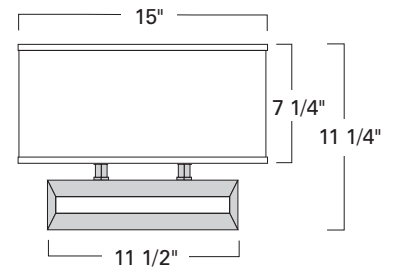

Broadway 1 LED

BR01 Double Sconce

Project Name _____

Fixture Type _____

Quantity _____

CITY LED Series

Broadway1 Double Sconce
BR01-BA-CS

The City Series ADA products are available in a variety of styles and finishes.

Product Name / Model / Dimensions			Mounting Options	Diffuser Options	Finish Options	Lamping Options
Broadway 1 Double Sconce / BR01			Standard Wall Mount / WM	Standard Cream Linen Shade / CS Junction box located behind shade	Standard Architectural Bronze Powder Coat / ABPC Brushed Aluminum / BA Matte Black / MB Matte White Powder Coat / MW Optional Brushed Aluminum / BA Polished Aluminum / PA	Standard LED / LED 2592lm 3000K CCT, 80 CRI 36 Watts; 120v - 277v ELV dimmable (must specify 277v) Optional Incandescent / IN (2) 60W max candelabra E12
Height	Width	Projection				
11.25"	15.00"	4"				