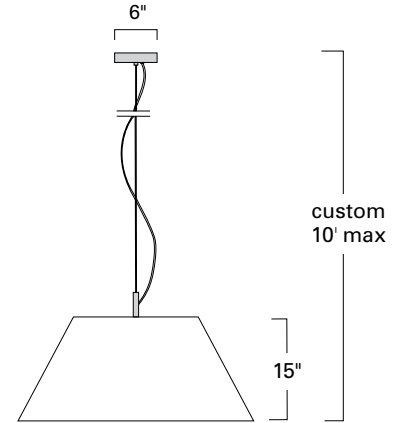

Big Shade

BIG

Project Name _____

Fixture Type _____

Quantity _____

Big
BIG-AC-BN-AC

Big Shade

Aircraft cable detail
with cord

Product Name / Model / Dimensions				Mounting Options	Finish Options	Lamping Options
Big Shade - BIG				Standard Aircraft Cable / AC Single Stem / SS White Cord / WC	Standard Shiny Opal Acrylic / AC	Standard Incandescent (1) 60 Watt Edison Medium Base
	Height	Width	Overall Height			
BIG	15"	34"	Custom 10' Max			
Canopy 6" diameter						