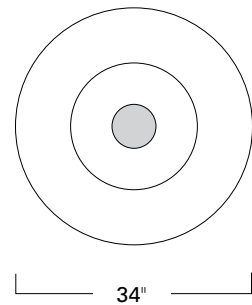

Big Shade

BIG

Project Name _____

Fixture Type _____

Quantity _____

Big
BIG-AC-BN-AC

Big Shade

Aircraft cable detail
with cord

Product Name / Model / Dimensions				Mounting Options	Finish Options	Lamping Options
Big Shade - BIG				Standard Aircraft Cable / AC Single Stem / SS White Cord / WC	Standard Shiny Opal Acrylic / AC	Standard Incandescent (1) 60 Watt Edison Medium Base
	Height	Width	Overall Height			
BIG	15"	34"	Custom 10' Max			
Canopy 6" diameter						