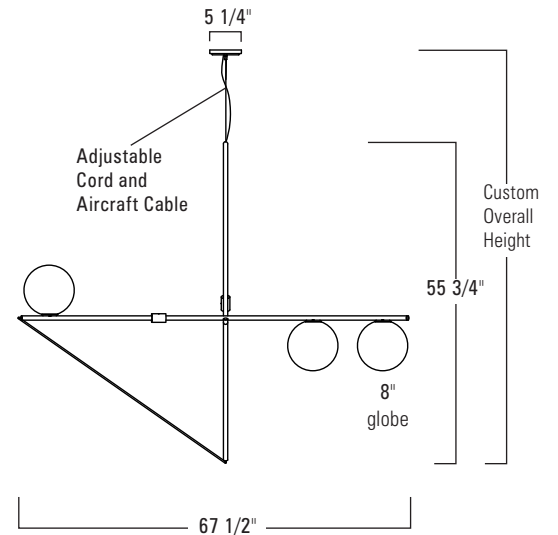

Balance Chandelier

BALANCE BAL

Project Name _____

Fixture Type _____

Quantity _____

ILEX

Product Name / Model / Dimensions				Mounting Options	Diffuser Options	Cord Color Options	Finish Options	Lamping Options
BALANCE - Balance 3 Light Pendant				Standard Aircraft Cable / AC Optional Tubing / TU	Standard Shiny White Glass / SW	Standard Gold Cord / GD Electric Blue Cord / EB Pink Cord / PK Optional Custom Cord Colors Available	Standard Matte Black / MB Optional Custom finishes available	Standard Incandescent / IN (3) 60 Watt max medium base Edison 120v LED retrofit lamps provided with Balance
Width	Overall Body Height	Globe Diameter	OA Height					
67 1/2"	55 3/4"	8" Globe	Custom					