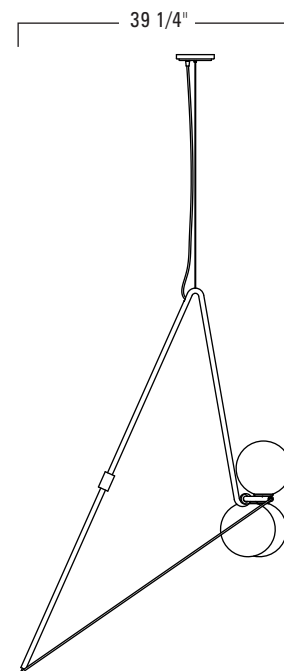

Balance Chandelier

BALANCE BAL

Project Name _____

Fixture Type _____

Quantity _____

ILEX

Product Name / Model / Dimensions				Mounting Options	Diffuser Options	Cord Color Options	Finish Options	Lamping Options
BALANCE - Balance 3 Light Pendant				Standard Aircraft Cable / AC Optional Tubing / TU	Standard Shiny White Glass / SW	Standard Gold Cord / GD Electric Blue Cord / EB Pink Cord / PK Optional Custom Cord Colors Available	Standard Matte Black / MB Optional Custom finishes available	Standard Incandescent / IN (3) 60 Watt max medium base Edison 120v LED retrofit lamps provided with Balance
Width	Overall Body Height	Globe Diameter	OA Height					
67 1/2"	55 3/4"	8" Globe	Custom					