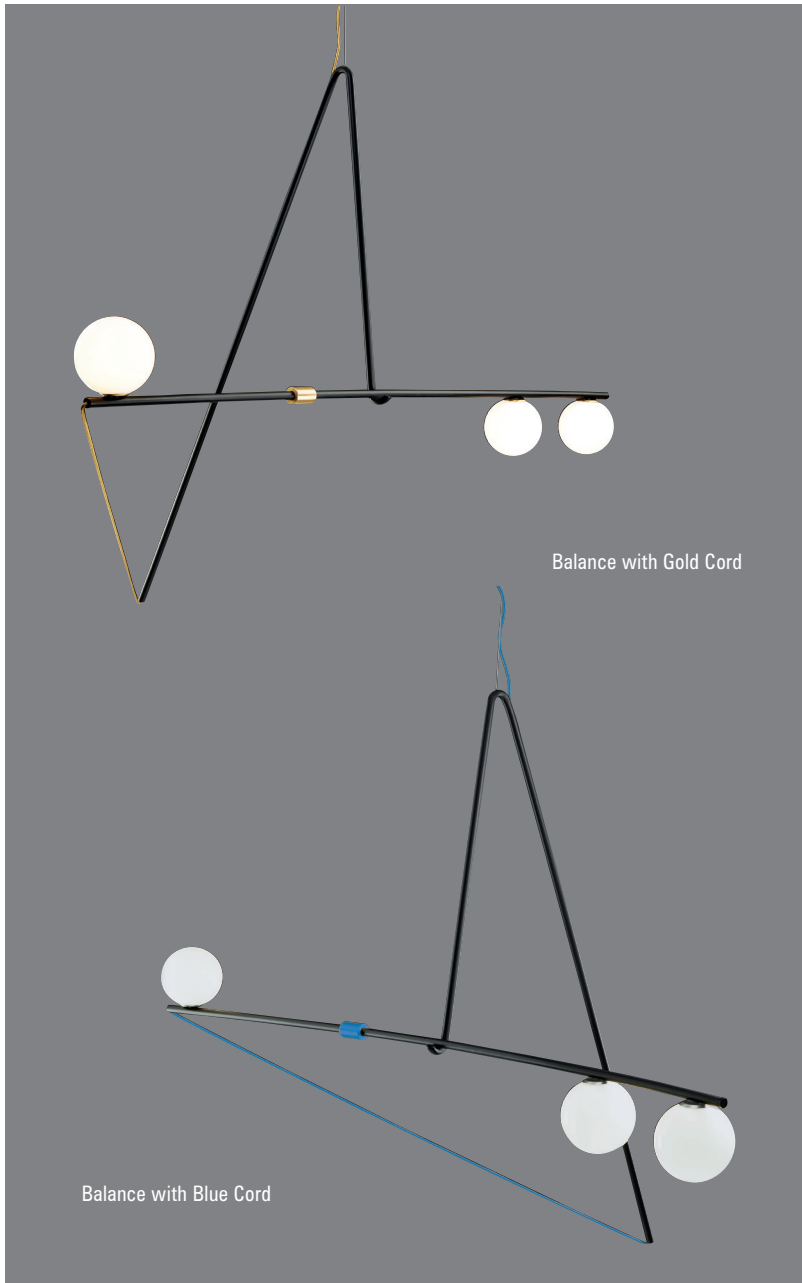

Balance Chandelier

BALANCE BAL

Project Name _____

Fixture Type _____

Quantity _____

ILEX

Product Name / Model / Dimensions				Mounting Options	Diffuser Options	Cord Color Options	Finish Options	Lamping Options
BALANCE - Balance 3 Light Pendant				Standard Aircraft Cable / AC Optional Tubing / TU	Standard Shiny White Glass / SW	Standard Gold Cord / GD Electric Blue Cord / EB Pink Cord / PK Optional Custom Cord Colors Available	Standard Matte Black / MB Optional Custom finishes available	Standard Incandescent / IN (3) 60 Watt max medium base Edison 120v LED retrofit lamps provided with Balance
Width	Overall Body Height	Globe Diameter	OA Height					
67 1/2"	55 3/4"	8" Globe	Custom					