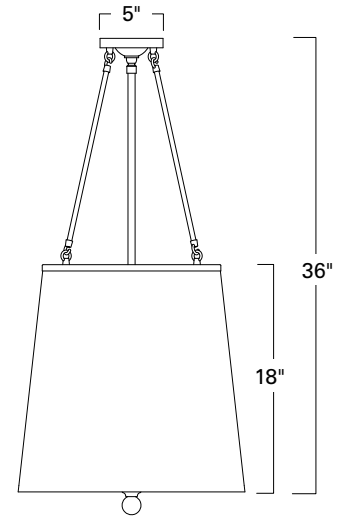

# Ashton Tapered Drum

ASH

Project Name \_\_\_\_\_

Fixture Type \_\_\_\_\_

Quantity \_\_\_\_\_

Ashton Tapered Drum  
AHS-MB-CS

Ashton Tapered Drum  
AHS-ABPC-CS

Ashton Tapered

Bottom View

Product Name / Model / Dimensions				Finish Options	Diffuser	Lamping Options
Ashton Tapered Drum - ASH				<b>Standard</b> Architectural Bronze Powder Coat / ABPC Black / MB	<b>Standard</b> Cream Shade / CS	<b>Standard</b> Incandescent (3) 60 Watt medium base Edison  <b>Optional</b> LED / LED Contact factory for specifications 120-277v available
	Height	Width	Overall Height			
ASH	36"	18"	36"			
Canopy 5" diameter						