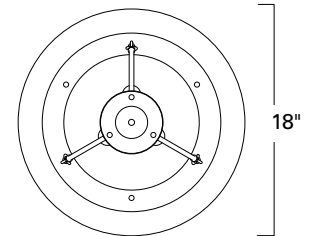

# Ashton Tapered Drum

ASH

Project Name \_\_\_\_\_

Fixture Type \_\_\_\_\_

Quantity \_\_\_\_\_

Ashton Tapered Drum  
AHS-MB-CS

Ashton Tapered Drum  
AHS-ABPC-CS

Ashton Tapered

Bottom View

Product Name / Model / Dimensions				Finish Options	Diffuser	Lamping Options
Ashton Tapered Drum - ASH				<b>Standard</b> Architectural Bronze Powder Coat / ABPC Black / MB	<b>Standard</b> Cream Shade / CS	<b>Standard</b> Incandescent (3) 60 Watt medium base Edison  <b>Optional</b> LED / LED Contact factory for specifications 120-277v available
	Height	Width	Overall Height			
ASH	36"	18"	36"			
Canopy 5" diameter						