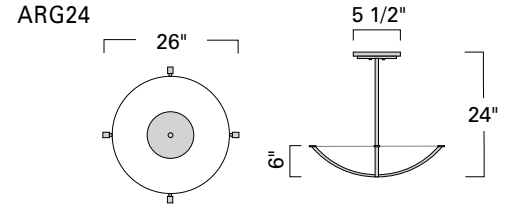

# Argos Bowl

ARG24  
ARG30  
ARG36

Project Name \_\_\_\_\_  
 Fixture Type \_\_\_\_\_  
 Quantity \_\_\_\_\_

Argos Bowl  
ARG30-AC-BN-SH

Product Name / Model / Dimensions	Mounting Options	Diffuser Options	Finish Options	Lamping* Options						
<p>Argos 24" Bowl / ARG24</p> <table border="1"> <tr> <th>Diameter</th> <th>Bowl Depth</th> <th>OA Height</th> </tr> <tr> <td>26.00"</td> <td>6.00"</td> <td>24.00"</td> </tr> </table> <p>Canopy 5 1/2"</p>	Diameter	Bowl Depth	OA Height	26.00"	6.00"	24.00"	<p><b>Standard</b> Single Stem / SS</p> <p><b>Optional</b> Aircraft Cable with Single Stem/ AC</p>	<p><b>Standard</b> Shiny Opal Acrylic / AC</p> <p><b>Optional</b> Matte Opal Acrylic / MA</p>	<p><b>Standard</b> Architectural Bronze / AB Polished Brass / PB Satin Brass / SB</p> <p><b>Premium</b> Brushed Nickel / BN Polished Nickel / PN</p>	<p><b>Standard</b> Incandescent / IN (4) 100W max medium base Edison</p> <p><b>Optional</b> LED / LED 7000lm, 3000 CCT, 80 CRI 62 Watts, 120-277v, 0-10VDC Dimming, 1%</p>
Diameter	Bowl Depth	OA Height								
26.00"	6.00"	24.00"								
<p>Argos 30" Bowl / ARG30</p> <table border="1"> <tr> <th>Diameter</th> <th>Bowl Depth</th> <th>OA Height</th> </tr> <tr> <td>32.75"</td> <td>7.50"</td> <td>30.00"</td> </tr> </table> <p>Canopy 9.00"</p>	Diameter	Bowl Depth	OA Height	32.75"	7.50"	30.00"	<p>Note: Available options are the same for all 3 sizes</p>			<p><b>Standard</b> Incandescent / IN (6) 100W max medium base Edison</p> <p><b>Optional</b> LED / LED 10000lm, 3000 CCT, 80 CRI 79 Watts, 120-277v, 0-10VDC Dimming, 1%</p>
Diameter	Bowl Depth	OA Height								
32.75"	7.50"	30.00"								
<p>Argos 36" Bowl / ARG36</p> <table border="1"> <tr> <th>Diameter</th> <th>Bowl Depth</th> <th>OA Height</th> </tr> <tr> <td>38.00"</td> <td>9.00"</td> <td>36.00"</td> </tr> </table> <p>Canopy 9.00"</p>	Diameter	Bowl Depth	OA Height	38.00"	9.00"	36.00"	<p>Note: Available options are the same for all 3 sizes</p>			<p><b>Standard</b> Incandescent / IN (6) 100W max medium base Edison</p> <p><b>Optional</b> LED / LED 13000lm 3000 CCT, 80 CRI 110 Watts, 120-277v, 0-10VDC Dimming, 1%</p>
Diameter	Bowl Depth	OA Height								
38.00"	9.00"	36.00"								