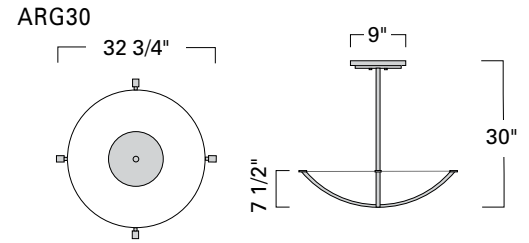

# Argos Bowl

ARG24  
ARG30  
ARG36

Project Name \_\_\_\_\_  
 Fixture Type \_\_\_\_\_  
 Quantity \_\_\_\_\_

Argos Bowl  
ARG30-AC-BN-SH

Product Name / Model / Dimensions	Mounting Options	Diffuser Options	Finish Options	Lamping* Options						
<p>Argos 24" Bowl / ARG24</p> <table border="1"> <tr> <th>Diameter</th> <th>Bowl Depth</th> <th>OA Height</th> </tr> <tr> <td>26.00"</td> <td>6.00"</td> <td>24.00"</td> </tr> </table> <p>Canopy 5 1/2"</p>	Diameter	Bowl Depth	OA Height	26.00"	6.00"	24.00"	<p><b>Standard</b> Single Stem / SS</p> <p><b>Optional</b> Aircraft Cable with Single Stem/ AC</p>	<p><b>Standard</b> Shiny Opal Acrylic / AC</p> <p><b>Optional</b> Matte Opal Acrylic / MA</p>	<p><b>Standard</b> Architectural Bronze / AB Polished Brass / PB Satin Brass / SB</p> <p><b>Premium</b> Brushed Nickel / BN Polished Nickel / PN</p>	<p><b>Standard</b> Incandescent / IN (4) 100W max medium base Edison</p> <p><b>Optional</b> LED / LED 7000lm, 3000 CCT, 80 CRI 62 Watts, 120-277v, 0-10VDC Dimming, 1%</p>
Diameter	Bowl Depth	OA Height								
26.00"	6.00"	24.00"								
<p>Argos 30" Bowl / ARG30</p> <table border="1"> <tr> <th>Diameter</th> <th>Bowl Depth</th> <th>OA Height</th> </tr> <tr> <td>32.75"</td> <td>7.50"</td> <td>30.00"</td> </tr> </table> <p>Canopy 9.00"</p>	Diameter	Bowl Depth	OA Height	32.75"	7.50"	30.00"	<p>Note: Available options are the same for all 3 sizes</p>			<p><b>Standard</b> Incandescent / IN (6) 100W max medium base Edison</p> <p><b>Optional</b> LED / LED 10000lm, 3000 CCT, 80 CRI 79 Watts, 120-277v, 0-10VDC Dimming, 1%</p>
Diameter	Bowl Depth	OA Height								
32.75"	7.50"	30.00"								
<p>Argos 36" Bowl / ARG36</p> <table border="1"> <tr> <th>Diameter</th> <th>Bowl Depth</th> <th>OA Height</th> </tr> <tr> <td>38.00"</td> <td>9.00"</td> <td>36.00"</td> </tr> </table> <p>Canopy 9.00"</p>	Diameter	Bowl Depth	OA Height	38.00"	9.00"	36.00"	<p>Note: Available options are the same for all 3 sizes</p>			<p><b>Standard</b> Incandescent / IN (6) 100W max medium base Edison</p> <p><b>Optional</b> LED / LED 13000lm 3000 CCT, 80 CRI 110 Watts, 120-277v, 0-10VDC Dimming, 1%</p>
Diameter	Bowl Depth	OA Height								
38.00"	9.00"	36.00"								