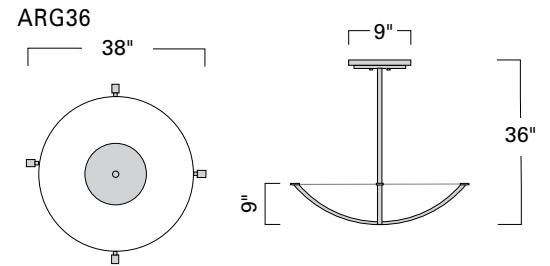

# Argos Bowl

ARG24  
ARG30  
ARG36

Project Name \_\_\_\_\_  
 Fixture Type \_\_\_\_\_  
 Quantity \_\_\_\_\_

Argos Bowl  
ARG30-AC-BN-SH

Product Name / Model / Dimensions	Mounting Options	Diffuser Options	Finish Options	Lamping* Options						
<p>Argos 24" Bowl / ARG24</p> <table border="1"> <tr> <th>Diameter</th> <th>Bowl Depth</th> <th>OA Height</th> </tr> <tr> <td>26.00"</td> <td>6.00"</td> <td>24.00"</td> </tr> </table> <p>Canopy 5 1/2"</p>	Diameter	Bowl Depth	OA Height	26.00"	6.00"	24.00"	<p><b>Standard</b> Single Stem / SS</p> <p><b>Optional</b> Aircraft Cable with Single Stem/ AC</p>	<p><b>Standard</b> Shiny Opal Acrylic / AC</p> <p><b>Optional</b> Matte Opal Acrylic / MA</p>	<p><b>Standard</b> Architectural Bronze / AB Polished Brass / PB Satin Brass / SB</p> <p><b>Premium</b> Brushed Nickel / BN Polished Nickel / PN</p>	<p><b>Standard</b> Incandescent / IN (4) 100W max medium base Edison</p> <p><b>Optional</b> LED / LED 7000lm, 3000 CCT, 80 CRI 62 Watts, 120-277v, 0-10VDC Dimming, 1%</p>
Diameter	Bowl Depth	OA Height								
26.00"	6.00"	24.00"								
<p>Argos 30" Bowl / ARG30</p> <table border="1"> <tr> <th>Diameter</th> <th>Bowl Depth</th> <th>OA Height</th> </tr> <tr> <td>32.75"</td> <td>7.50"</td> <td>30.00"</td> </tr> </table> <p>Canopy 9.00"</p>	Diameter	Bowl Depth	OA Height	32.75"	7.50"	30.00"	<p>Note: Available options are the same for all 3 sizes</p>			<p><b>Standard</b> Incandescent / IN (6) 100W max medium base Edison</p> <p><b>Optional</b> LED / LED 10000lm, 3000 CCT, 80 CRI 79 Watts, 120-277v, 0-10VDC Dimming, 1%</p>
Diameter	Bowl Depth	OA Height								
32.75"	7.50"	30.00"								
<p>Argos 36" Bowl / ARG36</p> <table border="1"> <tr> <th>Diameter</th> <th>Bowl Depth</th> <th>OA Height</th> </tr> <tr> <td>38.00"</td> <td>9.00"</td> <td>36.00"</td> </tr> </table> <p>Canopy 9.00"</p>	Diameter	Bowl Depth	OA Height	38.00"	9.00"	36.00"	<p>Note: Available options are the same for all 3 sizes</p>			<p><b>Standard</b> Incandescent / IN (6) 100W max medium base Edison</p> <p><b>Optional</b> LED / LED 13000lm 3000 CCT, 80 CRI 110 Watts, 120-277v, 0-10VDC Dimming, 1%</p>
Diameter	Bowl Depth	OA Height								
38.00"	9.00"	36.00"								